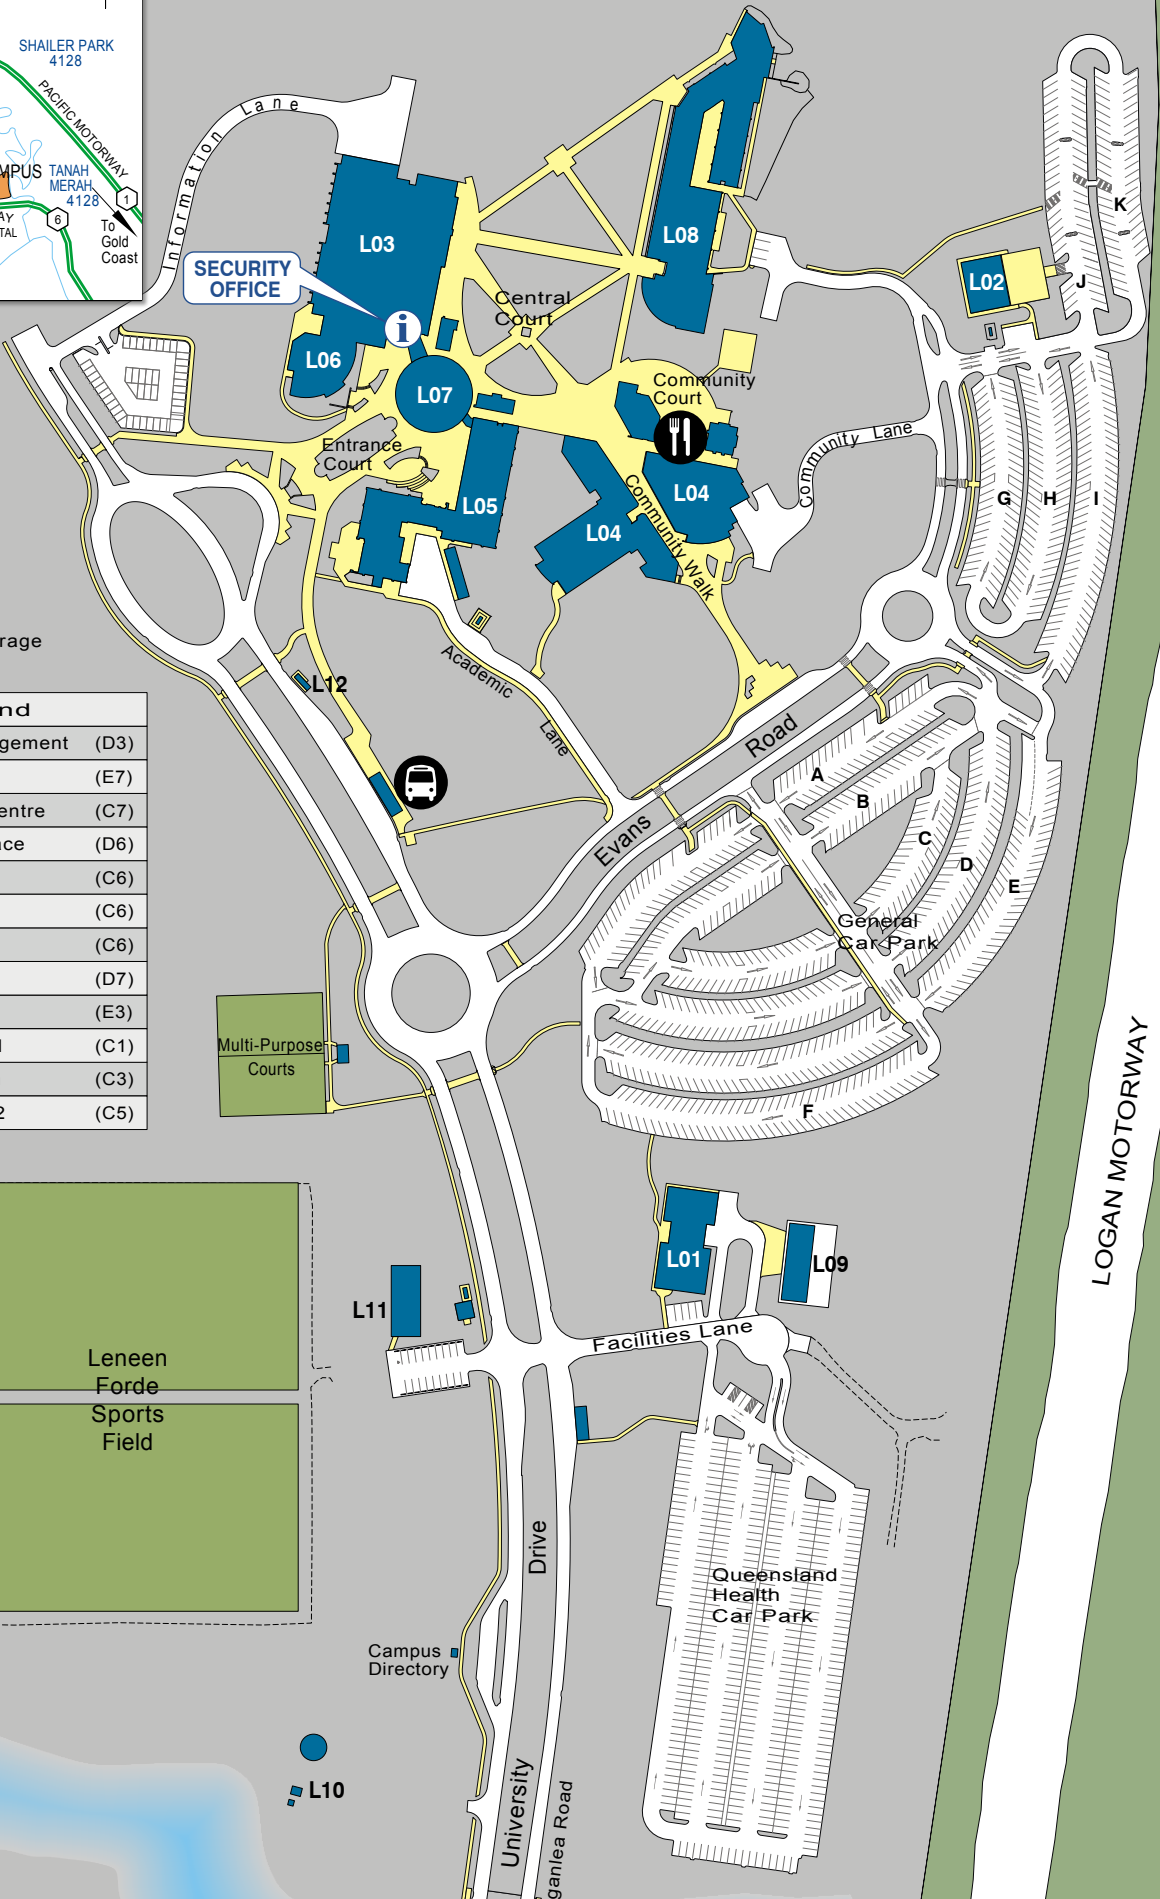

# Location plan

UBD Map 242/Q17

- Bus Stop
- Food & Beverage

Building Legend	
L01. Facilities Management	(D3)
L02. Chiller Plant	(E7)
L03. Wayne Goss Centre	(C7)
L04. Community Place	(D6)
L05. Academic 1	(C6)
L06. Auditorium	(C6)
L07. Hub Link	(C6)
L08. Academic 2	(D7)
L09. Facilities Store	(E3)
L10. Pump House 1	(C1)
L11. Sports Pavilion	(C3)
L12. Pump House 2	(C5)

A B C D E F

7  
6  
5  
4  
3  
2  
1

LOGAN MOTORWAY

To Loganlea Road

To Gold Coast