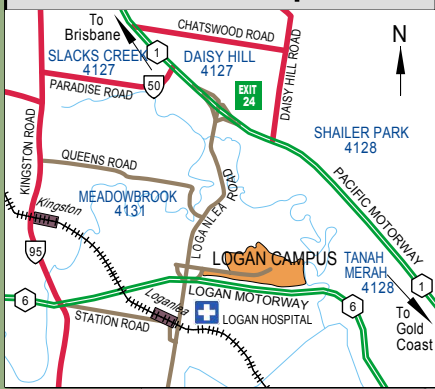

# Location plan

UBD Map 242/Q17

- Bus Stop
- Food & Beverage

Building Legend	
L01. Facilities Management	(D3)
L02. Chiller Plant	(E7)
L03. Wayne Goss Centre	(C7)
L04. Community Place	(D6)
L05. Academic 1	(C6)
L06. Auditorium	(C6)
L07. Hub Link	(C6)
L08. Academic 2	(D7)
L09. Facilities Store	(E3)
L10. Pump House 1	(C1)
L11. Sports Pavilion	(C3)
L12. Pump House 2	(C5)

A B C D E F

7  
6  
5  
4  
3  
2  
1

LOGAN MOTORWAY

To Loganlea Road

To Gold Coast