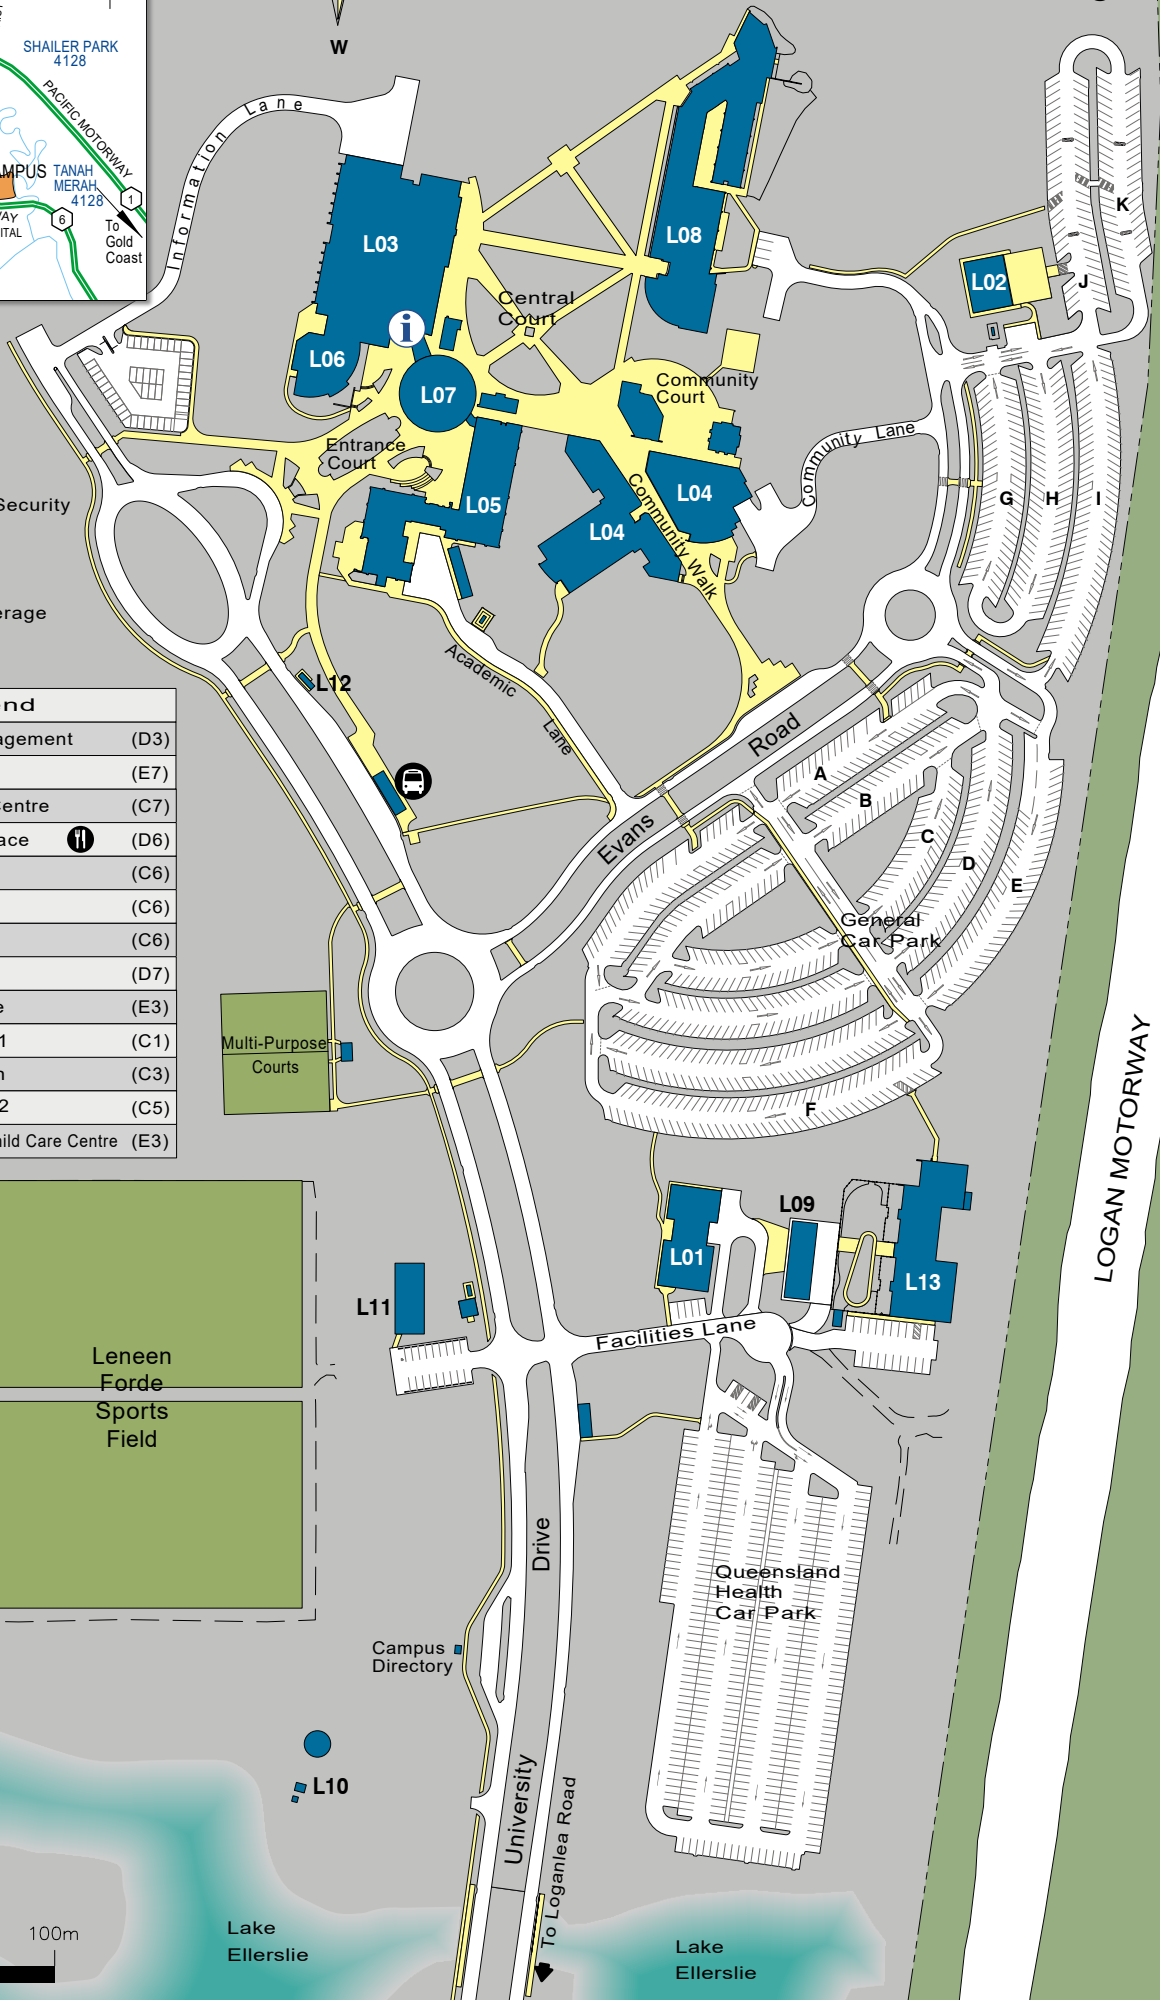

Location plan

- Information/Security
- Bus Stop
- Food & Beverage

Building Legend		
L01	Facilities Management	(D3)
L02	Chiller Plant	(E7)
L03	Wayne Goss Centre	(C7)
L04	Community Place	(D6)
L05	Academic 1	(C6)
L06	Auditorium	(C6)
L07	Hub Link	(C6)
L08	Academic 2	(D7)
L09	Facilities Store	(E3)
L10	Pump House 1	(C1)
L11	Sports Pavilion	(C3)
L12	Pump House 2	(C5)
L13	AEIOU Autistic Child Care Centre	(E3)

A B C D E F

7
6
5
4
3
2
1

LOGAN MOTORWAY

University Drive

To Loganlea Road