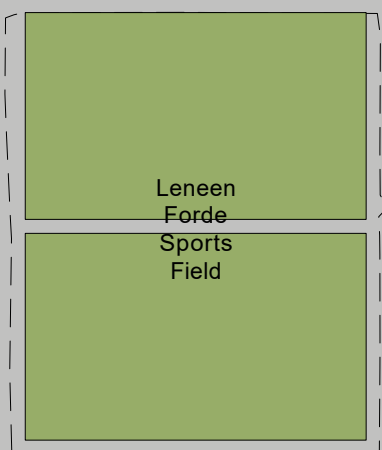

Location plan

- Information/Security
- Bus Stop
- Food & Beverage

Building Legend		
L01	Facilities Management	(D3)
L02	Chiller Plant	(E7)
L03	Wayne Goss Centre	(C7)
L04	Community Place	(D6)
L05	Academic 1	(C6)
L06	Auditorium	(C6)
L07	Hub Link	(C6)
L08	Academic 2	(D7)
L09	Facilities Store	(E3)
L10	Pump House 1	(C1)
L11	Sports Pavilion	(C3)
L12	Pump House 2	(C5)
L13	AEIOU Autistic Child Care Centre	(E3)