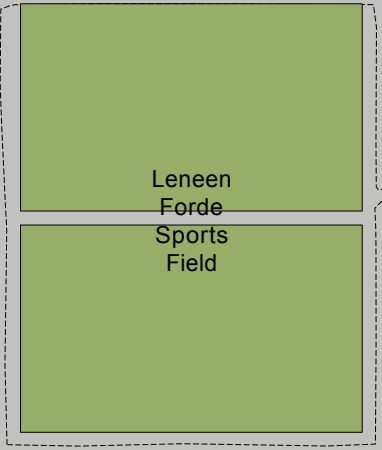

# Location plan

UBD Map 242/Q17

- Bus Stop
- Food & Beverage

Building Legend	
L01. Facilities Management	(D3)
L02. Chiller Plant	(E7)
L03. Wayne Goss Centre	(C7)
L04. Community Place	(D6)
L05. Academic 1	(C6)
L06. Auditorium	(C6)
L07. Hub Link	(C6)
L08. Academic 2	(D7)
L09. Facilities Store	(E3)
L10. Pump House 1	(C1)
L11. Sports Pavilion	(C3)
L12. Pump House 2	(C5)