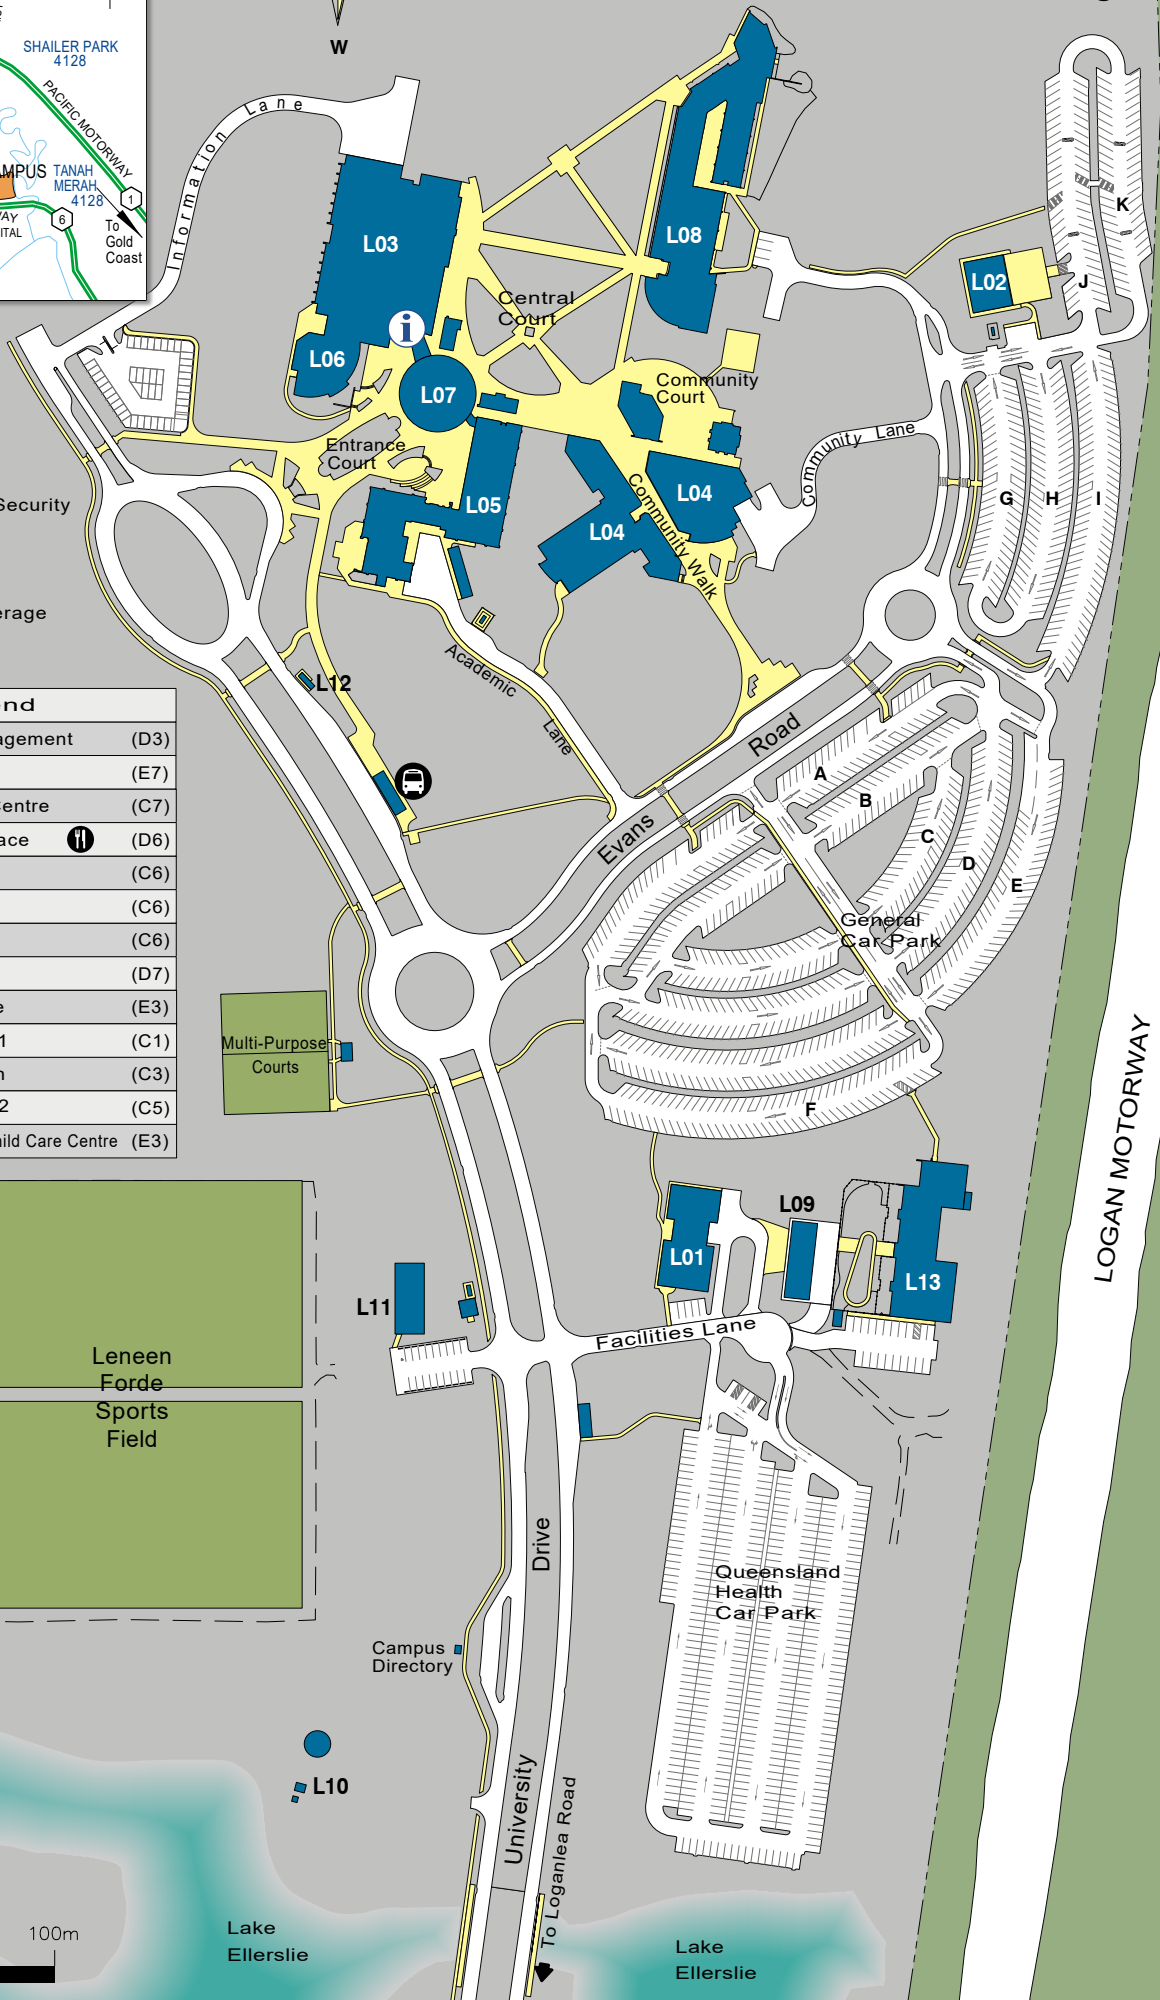

Location plan

- Information/Security
- Bus Stop
- Food & Beverage

Building Legend		
L01	Facilities Management	(D3)
L02	Chiller Plant	(E7)
L03	Wayne Goss Centre	(C7)
L04	Community Place	(D6)
L05	Academic 1	(C6)
L06	Auditorium	(C6)
L07	Hub Link	(C6)
L08	Academic 2	(D7)
L09	Facilities Store	(E3)
L10	Pump House 1	(C1)
L11	Sports Pavilion	(C3)
L12	Pump House 2	(C5)
L13	AEIOU Autistic Child Care Centre	(E3)

A B C D E F

7
6
5
4
3
2
1

LOGAN MOTORWAY

University Drive

To Loganlea Road