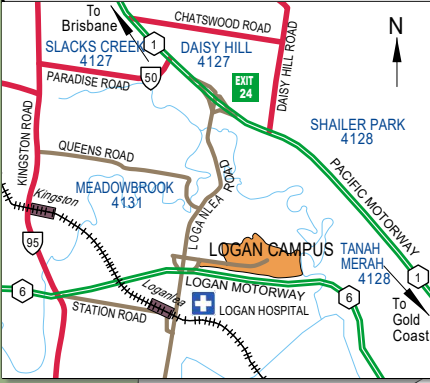

Location plan

- Information/Security
- Bus Stop
- Food & Beverage

Building Legend		
L01	Facilities Management	(D3)
L02	Chiller Plant	(E7)
L03	Wayne Goss Centre	(C7)
L04	Community Place	(D6)
L05	Academic 1	(C6)
L06	Auditorium	(C6)
L07	Hub Link	(C6)
L08	Academic 2	(D7)
L09	Facilities Store	(E3)
L10	Pump House 1	(C1)
L11	Sports Pavilion	(C3)
L12	Pump House 2	(C5)
L13	AEIOU Autistic Child Care Centre	(E3)

A B C D E F

7
6
5
4
3
2
1

LOGAN MOTORWAY

University Drive

To Loganlea Road