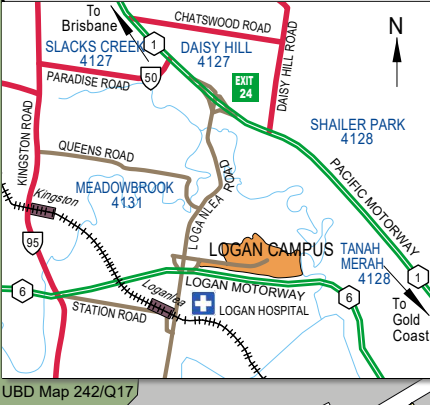

Location plan

- Information/Security
- Bus Stop
- Food & Beverage

Building Legend		
L01	Facilities Management	(D3)
L02	Chiller Plant	(E7)
L03	Wayne Goss Centre	(C7)
L04	Community Place	(D6)
L05	Academic 1	(C6)
L06	Auditorium	(C6)
L07	Hub Link	(C6)
L08	Academic 2	(D7)
L09	Facilities Store	(E3)
L10	Pump House 1	(C1)
L11	Sports Pavilion	(C3)
L12	Pump House 2	(C5)
L13	AEIOU Autistic Child Care Centre	(E3)

A B C D E F

7
6
5
4
3
2
1

LOGAN MOTORWAY

University Drive

To Loganlea Road