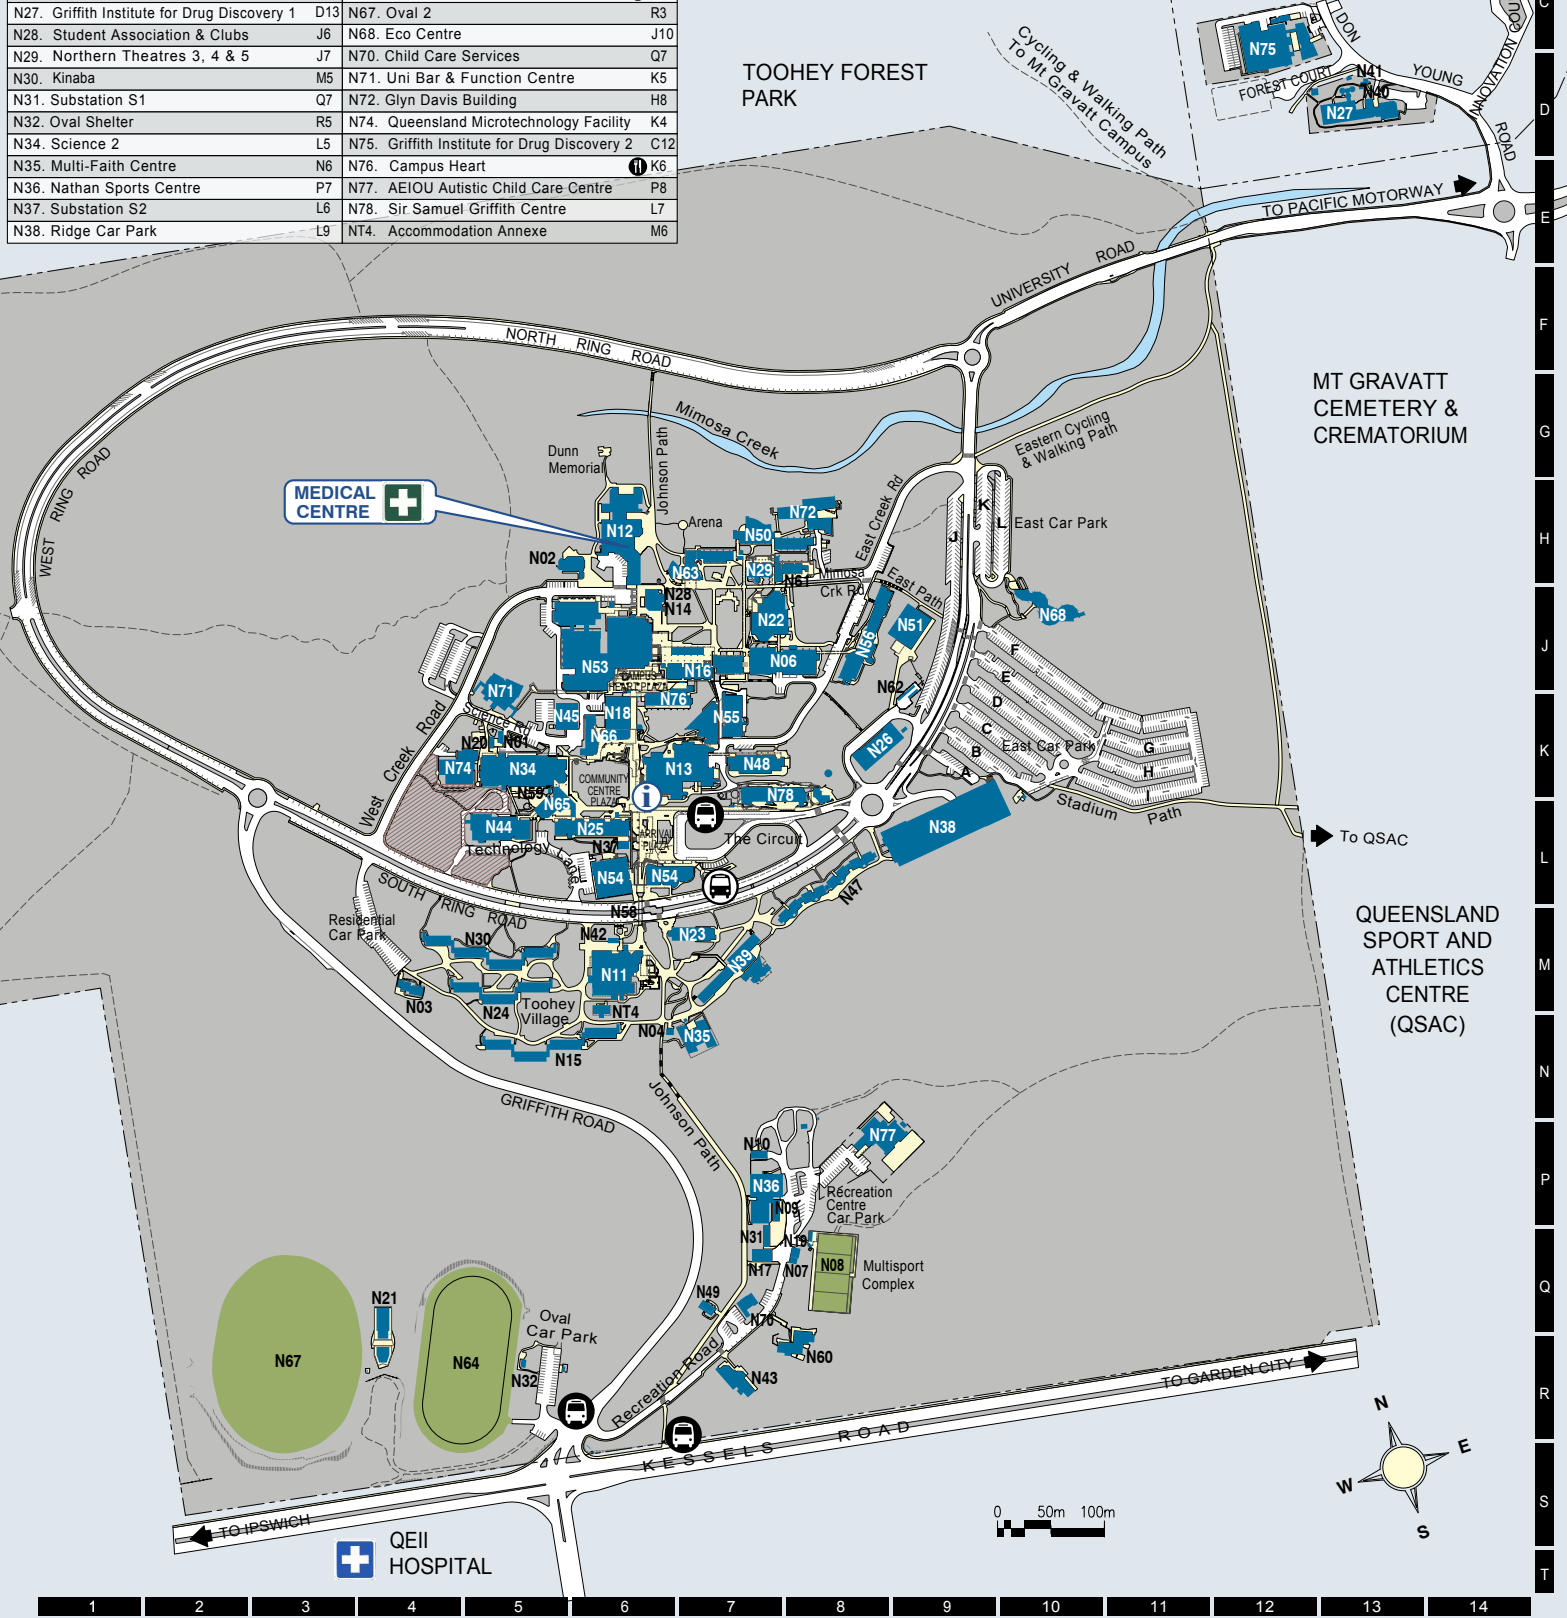

Building Legend			
N01. Dangerous Chemicals Store	K5	N39. Bellenden Ker	M7
N02. Cinema	J5	N40. Flammable Liquid Store 2	D13
N03. Student Association & Clubs 2	M4	N41. Gas Storage	D13
N04. Pump House	N6	N42. Substation S9	M6
N06. Patience Thoms	J7	N43. Tallowwood Centre	R7
N07. Boat Shed	Q8	N44. Technology	L5
N08. Multisport Complex	Q8	N45. Central Chiller Plant	K5
N09. Nathan Landscape Store	P7	N47. Carnarvon	M8
N10. Campus Life Shed	P7	N48. Health Sciences	K7
N11. The Hub	① M6	N49. School Age Care	Q7
N12. Sewell	H6	N50. Business 1	H7
N13. Environment 2	① K6	N51. University Store	J9
N14. Enternet Cafe	① J6	N53. Willett Centre	J6
N15. Barakula	N5	N54. Bray Centre	L6
N16. Macrossan	K6	N55. Environment 1	K7
N17. Landscape Centre	Q7	N56. Languages	J8
N18. Central Theatres	K6	N58. Johnson Tunnel	M6
N19. GU Bushfire Station	Q8	N59. Gardeners Shed	L5
N20. Flammable Liquid Store	K5	N60. Boronia Centre	R8
N21. The Pavilion	K4	N61. Law	H7
N22. Northern Theatres 1&2	J7	N62. Compound	K9
N23. Facilities Management	M6	N63. Business 3	J6
N24. Girraween	N5	N64. Oval 1	R4
N25. Science 1	L5	N65. Science Link & Common Room	L5
N26. Maintenance & Uni Print	K8	N66. Community Centre	① K6
N27. Griffith Institute for Drug Discovery 1	D13	N67. Oval 2	R3
N28. Student Association & Clubs	J6	N68. Eco Centre	J10
N29. Northern Theatres 3, 4 & 5	J7	N70. Child Care Services	Q7
N30. Kinaba	M5	N71. Uni Bar & Function Centre	K5
N31. Substation S1	Q7	N72. Glyn Davis Building	H8
N32. Oval Shelter	R5	N74. Queensland Microtechnology Facility	K4
N34. Science 2	L5	N75. Griffith Institute for Drug Discovery 2	C12
N35. Multi-Faith Centre	N6	N76. Campus Heart	① L6
N36. Nathan Sports Centre	P7	N77. AEIOU Autistic Child Care Centre	P8
N37. Substation S2	L6	N78. Sir Samuel Griffith Centre	L7
N38. Ridge Car Park	L9	NT4. Accommodation Annexe	M6

- Information/Security Office
- Food & Beverage
- Bus Stop
- Intercampus Bus Stop
- Under Construction

A
B
C
D
E
F
G
H
J
K
L
M
N
P
Q
R
S
T

1 2 3 4 5 6 7 8 9 10 11 12 13 14