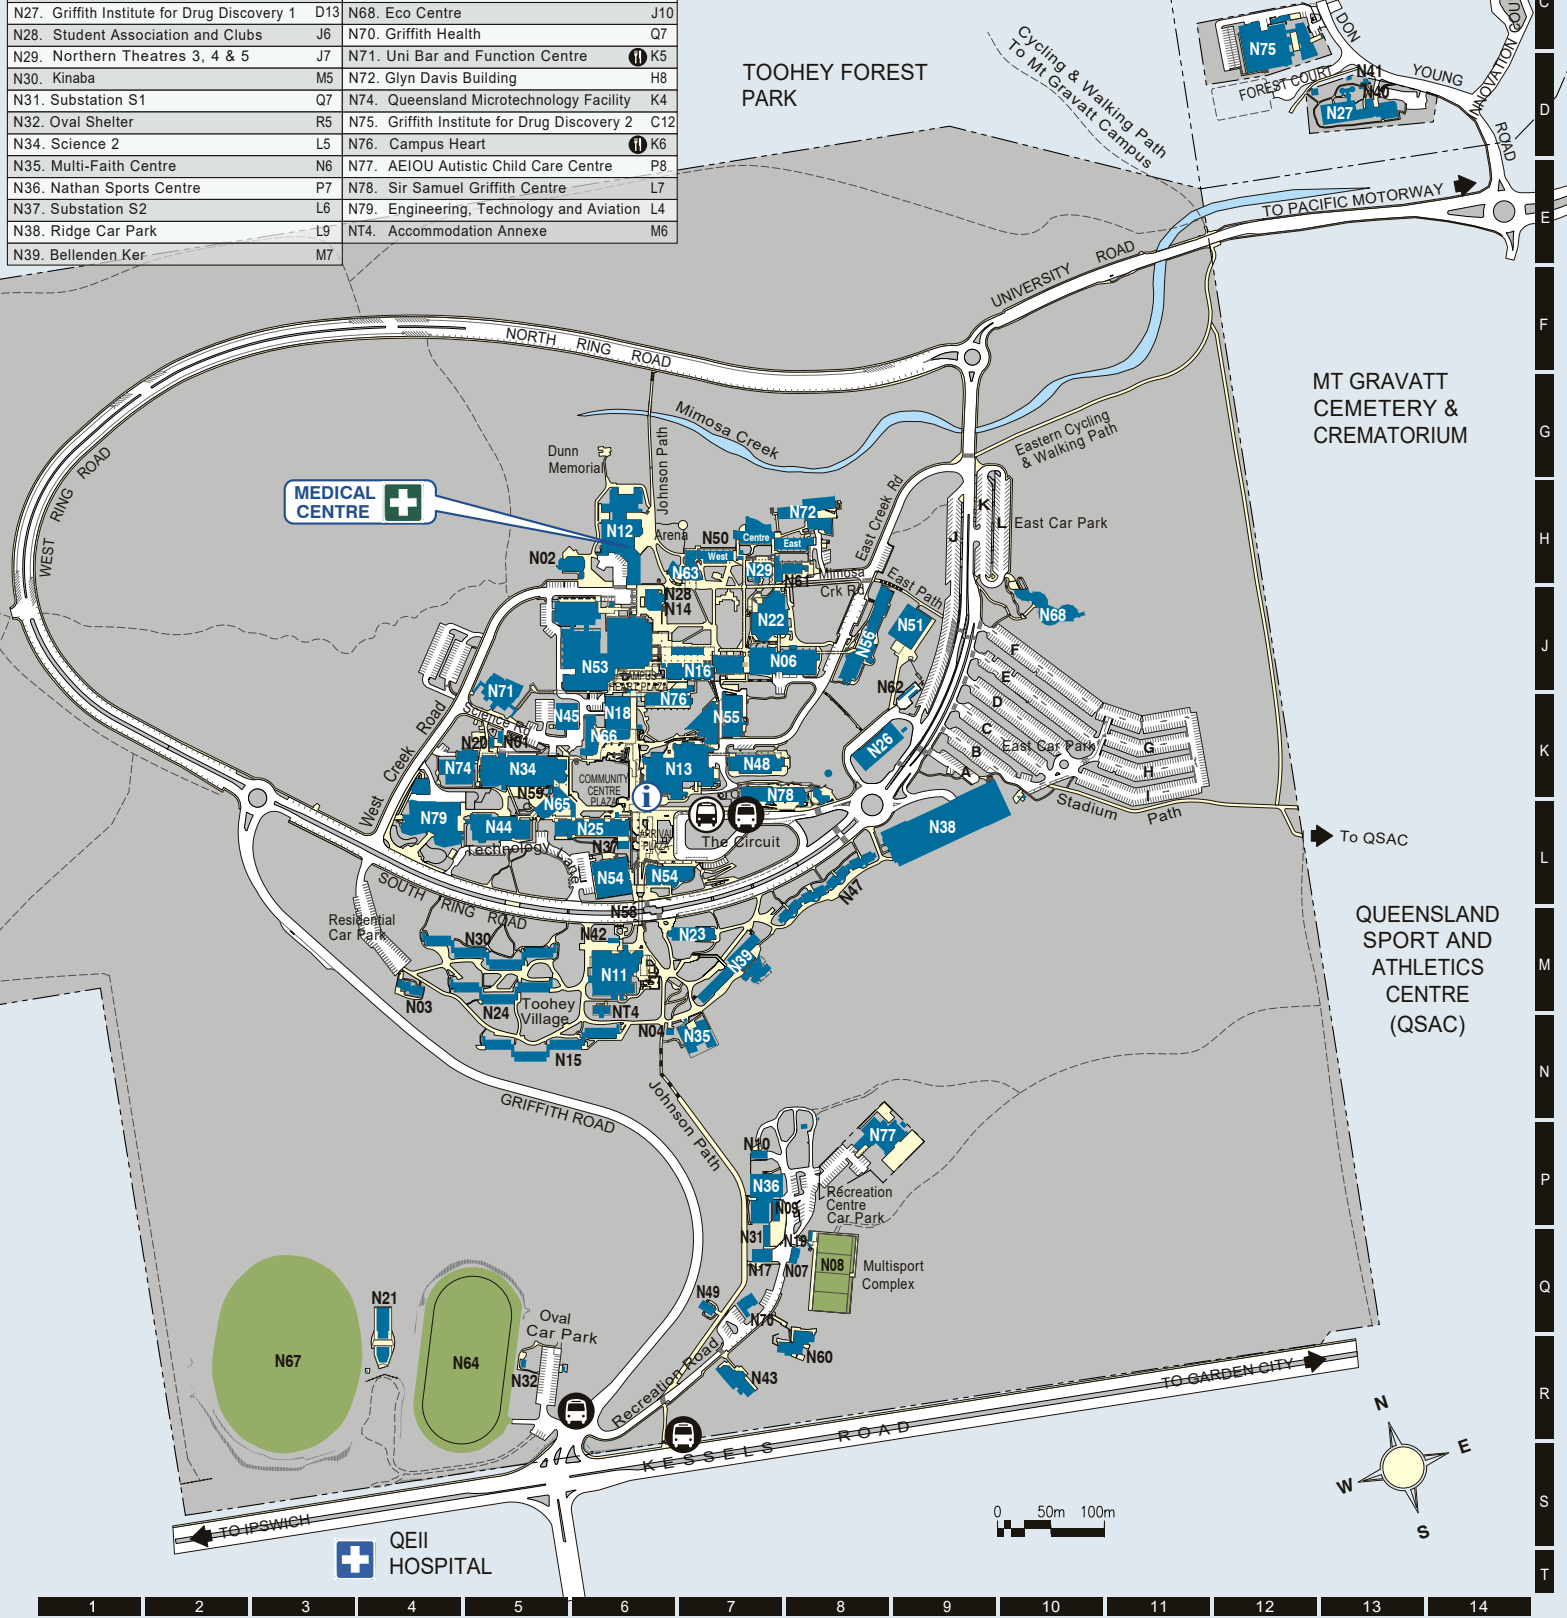

Building Legend			
N01. Dangerous Chemicals Store	K5	N40. Flammable Liquid Store 2	D13
N02. Cinema	J5	N41. Gas Storage	D13
N03. The Meeting Pl@ce	M4	N42. Substation S9	M6
N04. Pump House	N6	N43. Tallowood Centre	R7
N06. Patience Thoms	J7	N44. Technology	L5
N07. Boat Shed	Q8	N45. Central Chiller Plant	K5
N08. Multisport Complex	Q8	N47. Carnarvon	M8
N09. Nathan Landscape Store	P7	N48. Health Sciences	K7
N10. Campus Life Shed	P7	N49. School Age Care	Q7
N11. The Hub	Ⓜ M6	N50. Business 1	H7
N12. Sewell	H6	N51. University Store	J9
N13. Environment 2	K6	N53. Willett Centre	J6
N14. Enternet Cafe	Ⓜ J6	N54. Bray Centre	L6
N15. Barakula	N5	N55. Environment 1	K7
N16. Macrossan	K6	N56. Languages	J8
N17. Landscape Centre	Q7	N58. Johnson Tunnel	M6
N18. Central Theatres	K6	N59. Gardeners Shed	L5
N19. GU Bushfire Station	Q8	N60. Boronia Centre	R8
N20. Flammable Liquid Store	K5	N61. Law	H7
N21. The Pavilion	K4	N62. Compound	K9
N22. Northern Theatres 1&2	J7	N63. Business 3	J6
N23. Facilities Management	M6	N64. Oval 1	R4
N24. Girraween	N5	N65. Science Link & Common Room	L5
N25. Science 1	L5	N66. Community Centre	Ⓜ K6
N26. Maintenance and Uni Print	K8	N67. Oval 2	R3
N27. Griffith Institute for Drug Discovery 1	D13	N68. Eco Centre	J10
N28. Student Association and Clubs	J6	N70. Griffith Health	Q7
N29. Northern Theatres 3, 4 & 5	J7	N71. Uni Bar and Function Centre	Ⓜ K5
N30. Kinaba	M5	N72. Glyn Davis Building	H8
N31. Substation S1	Q7	N74. Queensland Microtechnology Facility	K4
N32. Oval Shelter	R5	N75. Griffith Institute for Drug Discovery 2	C12
N34. Science 2	L5	N76. Campus Heart	Ⓜ K6
N35. Multi-Faith Centre	N6	N77. AEIOU Autistic Child Care Centre	P8
N36. Nathan Sports Centre	P7	N78. Sir Samuel Griffith Centre	L7
N37. Substation S2	L6	N79. Engineering, Technology and Aviation	L4
N38. Ridge Car Park	L9	NT4. Accommodation Annexe	M6
N39. Bellenden Ker	M7		

- Information/Security Office
- Food & Beverage
- Bus Stop
- Intercampus Bus Stop

A
B
C
D
E
F
G
H
J
K
L
M
N
P
Q
R
S
T