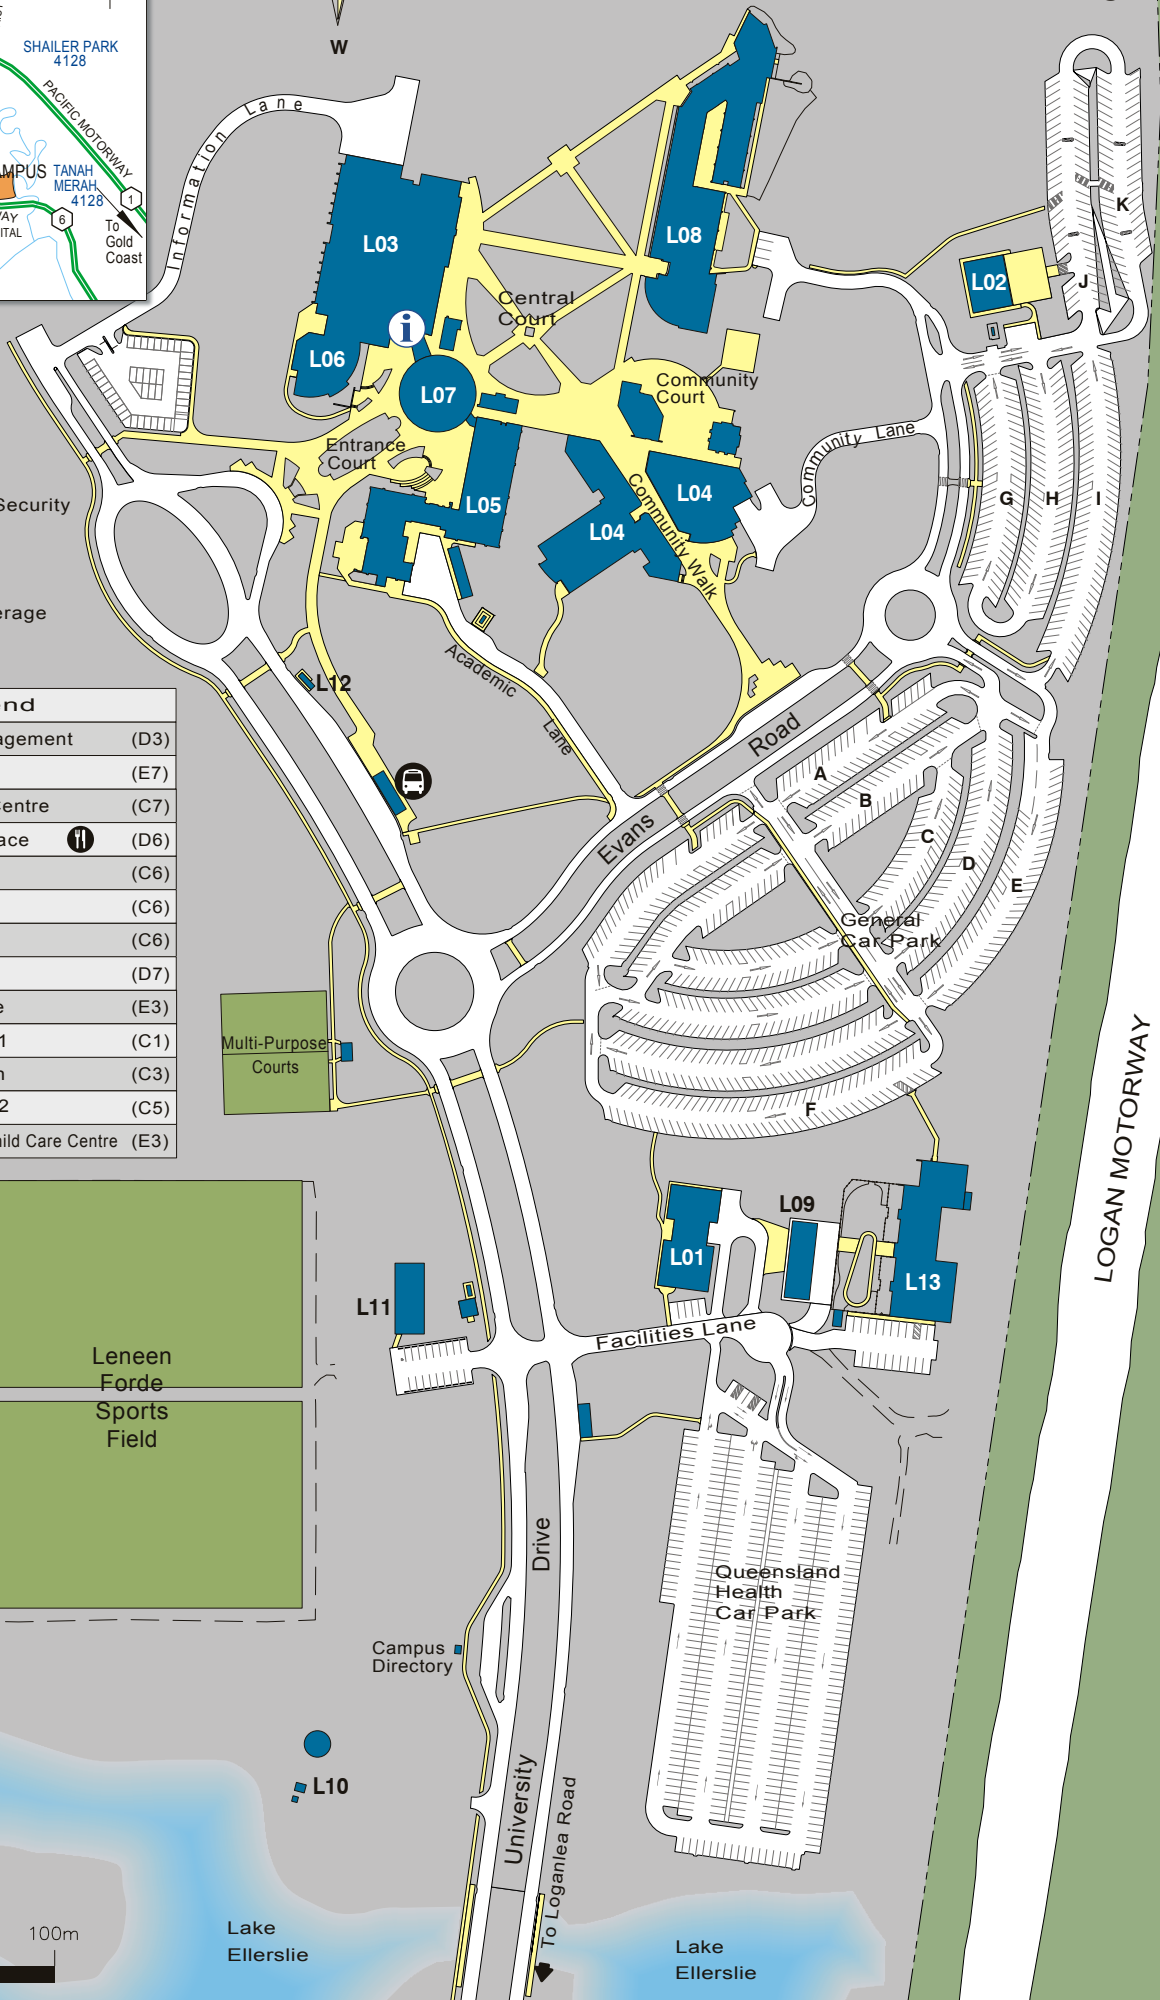

Location plan

UBD Map 242/Q17

Golf Course

- Information/Security
- Bus Stop
- Food & Beverage

Building Legend		
L01	Facilities Management	(D3)
L02	Chiller Plant	(E7)
L03	Wayne Goss Centre	(C7)
L04	Community Place	(D6)
L05	Academic 1	(C6)
L06	Auditorium	(C6)
L07	Hub Link	(C6)
L08	Academic 2	(D7)
L09	Facilities Store	(E3)
L10	Pump House 1	(C1)
L11	Sports Pavilion	(C3)
L12	Pump House 2	(C5)
L13	AEIOU Autistic Child Care Centre	(E3)

A B C D E F

7
6
5
4
3
2
1

LOGAN MOTORWAY