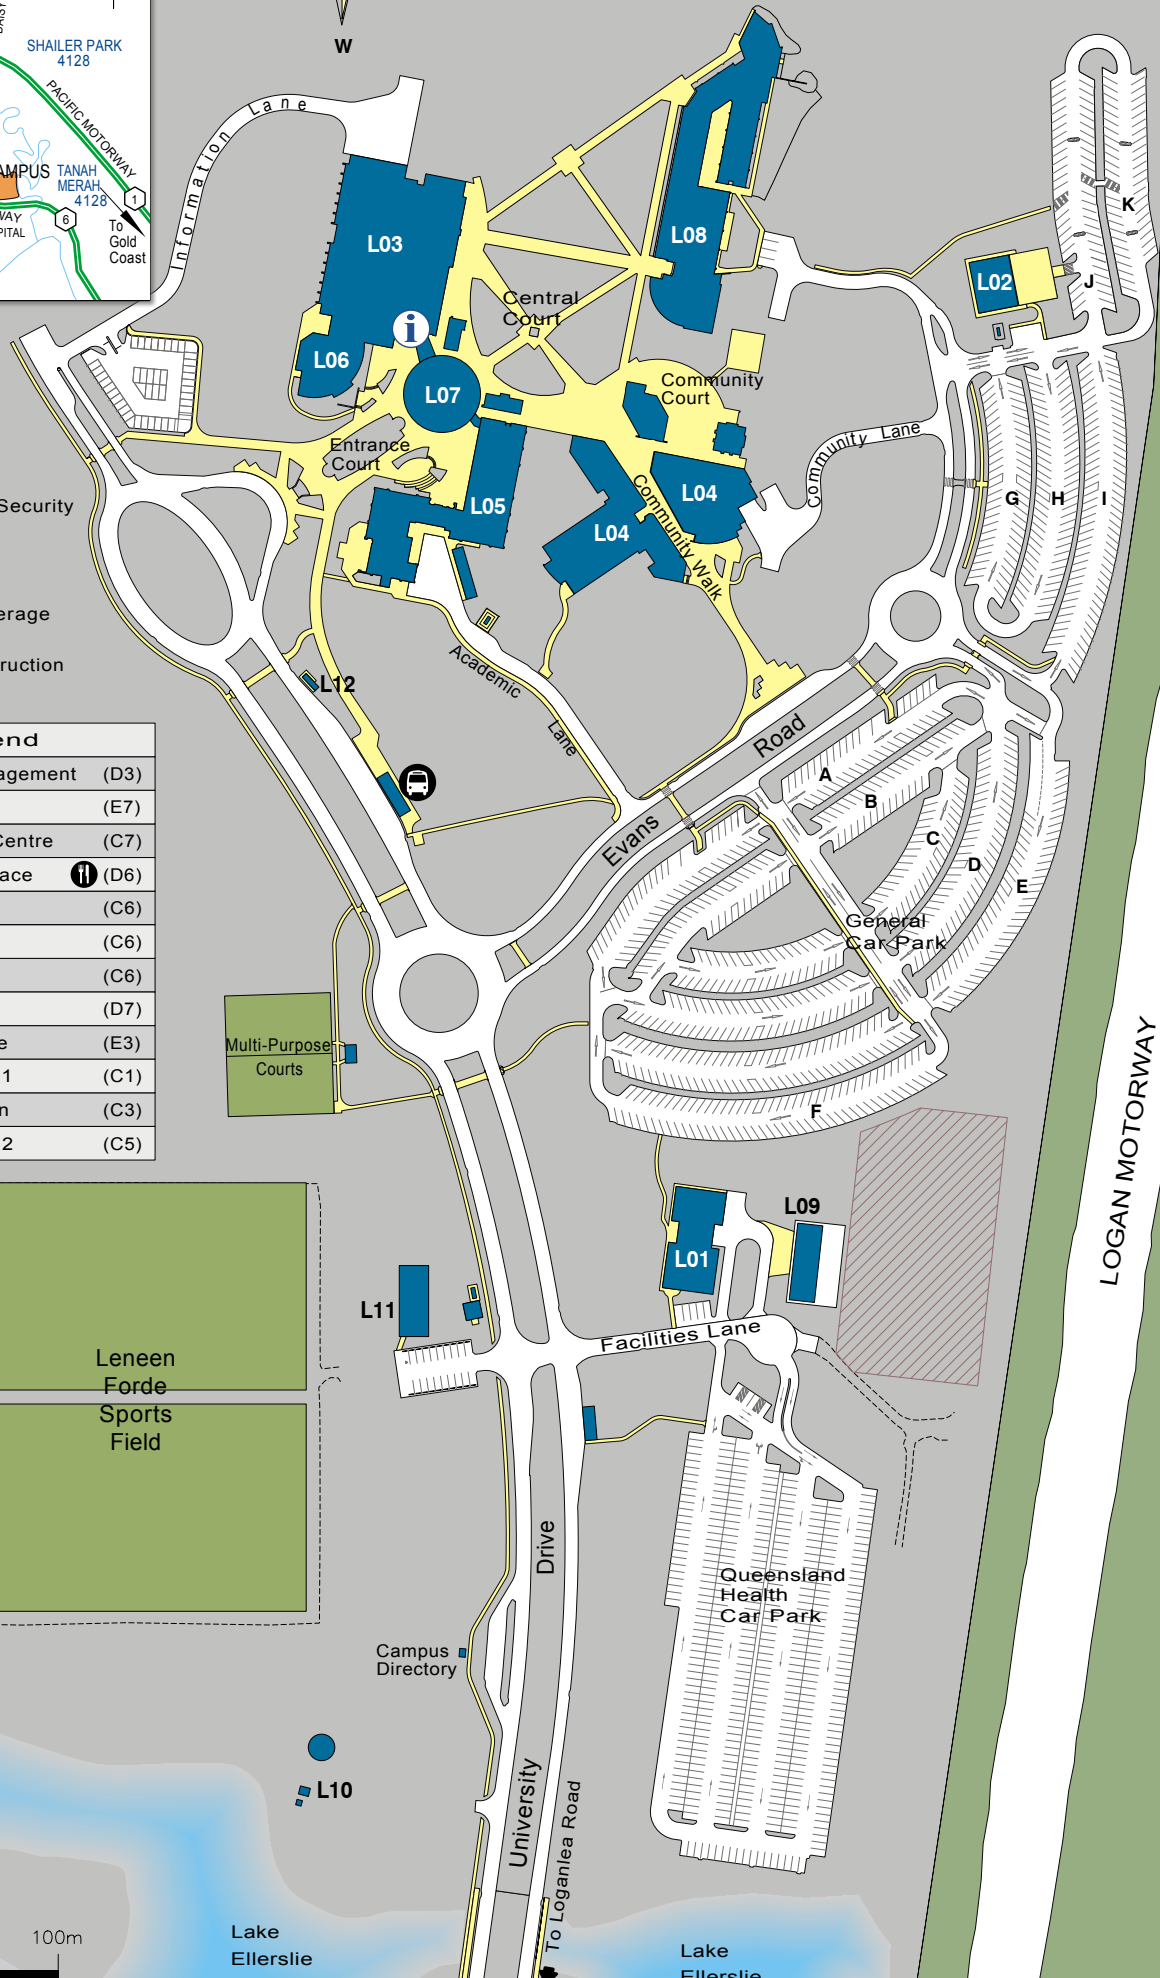

# Location plan

UBD Map 242/Q17

Golf Course

- Information/Security
- Bus Stop
- Food & Beverage
- Under Construction

Building Legend	
L01. Facilities Management	(D3)
L02. Chiller Plant	(E7)
L03. Wayne Goss Centre	(C7)
L04. Community Place	(D6)
L05. Academic 1	(C6)
L06. Auditorium	(C6)
L07. Hub Link	(C6)
L08. Academic 2	(D7)
L09. Facilities Store	(E3)
L10. Pump House 1	(C1)
L11. Sports Pavilion	(C3)
L12. Pump House 2	(C5)

A B C D E F

7  
6  
5  
4  
3  
2  
1

LOGAN MOTORWAY