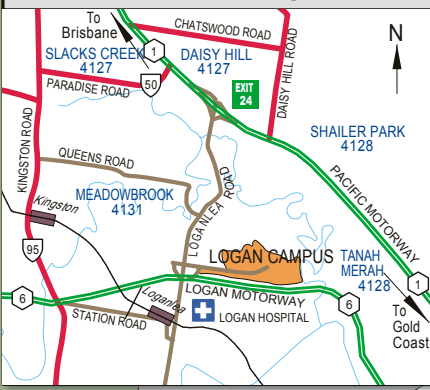

Location plan

UBD Map 242/Q17

Golf Course

- Information/Security
- Bus Stop
- Food & Beverage

Building Legend		
L01	Facilities Management	(D3)
L02	Chiller Plant	(E7)
L03	Wayne Goss Centre	(C7)
L04	Community Place	(D6)
L05	Academic 1	(C6)
L06	Auditorium	(C6)
L07	Hub Link	(C6)
L08	Academic 2	(D7)
L09	Facilities Store	(E3)
L10	Pump House 1	(C1)
L11	Sports Pavilion	(C3)
L12	Pump House 2	(C5)
L13	AEIOU Autistic Child Care Centre	(E3)

L10

Campus Directory

Lake Ellerslie

Queensland Health Car Park

Lake Ellerslie

A B C D E F

7
6
5
4
3
2
1