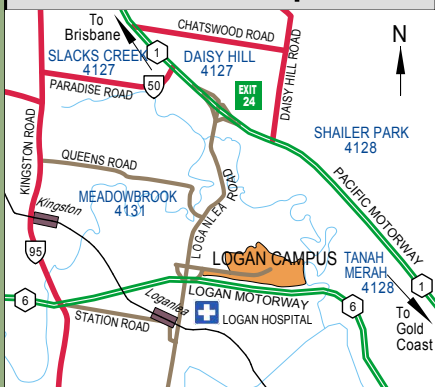

# Location plan

UBD Map 242/Q17

Golf Course

- Information/Security
- Bus Stop
- Food & Beverage
- Under Construction

Building Legend	
L01. Facilities Management	(D3)
L02. Chiller Plant	(E7)
L03. Wayne Goss Centre	(C7)
L04. Community Place	(D6)
L05. Academic 1	(C6)
L06. Auditorium	(C6)
L07. Hub Link	(C6)
L08. Academic 2	(D7)
L09. Facilities Store	(E3)
L10. Pump House 1	(C1)
L11. Sports Pavilion	(C3)
L12. Pump House 2	(C5)

A B C D E F

7  
6  
5  
4  
3  
2  
1

LOGAN MOTORWAY