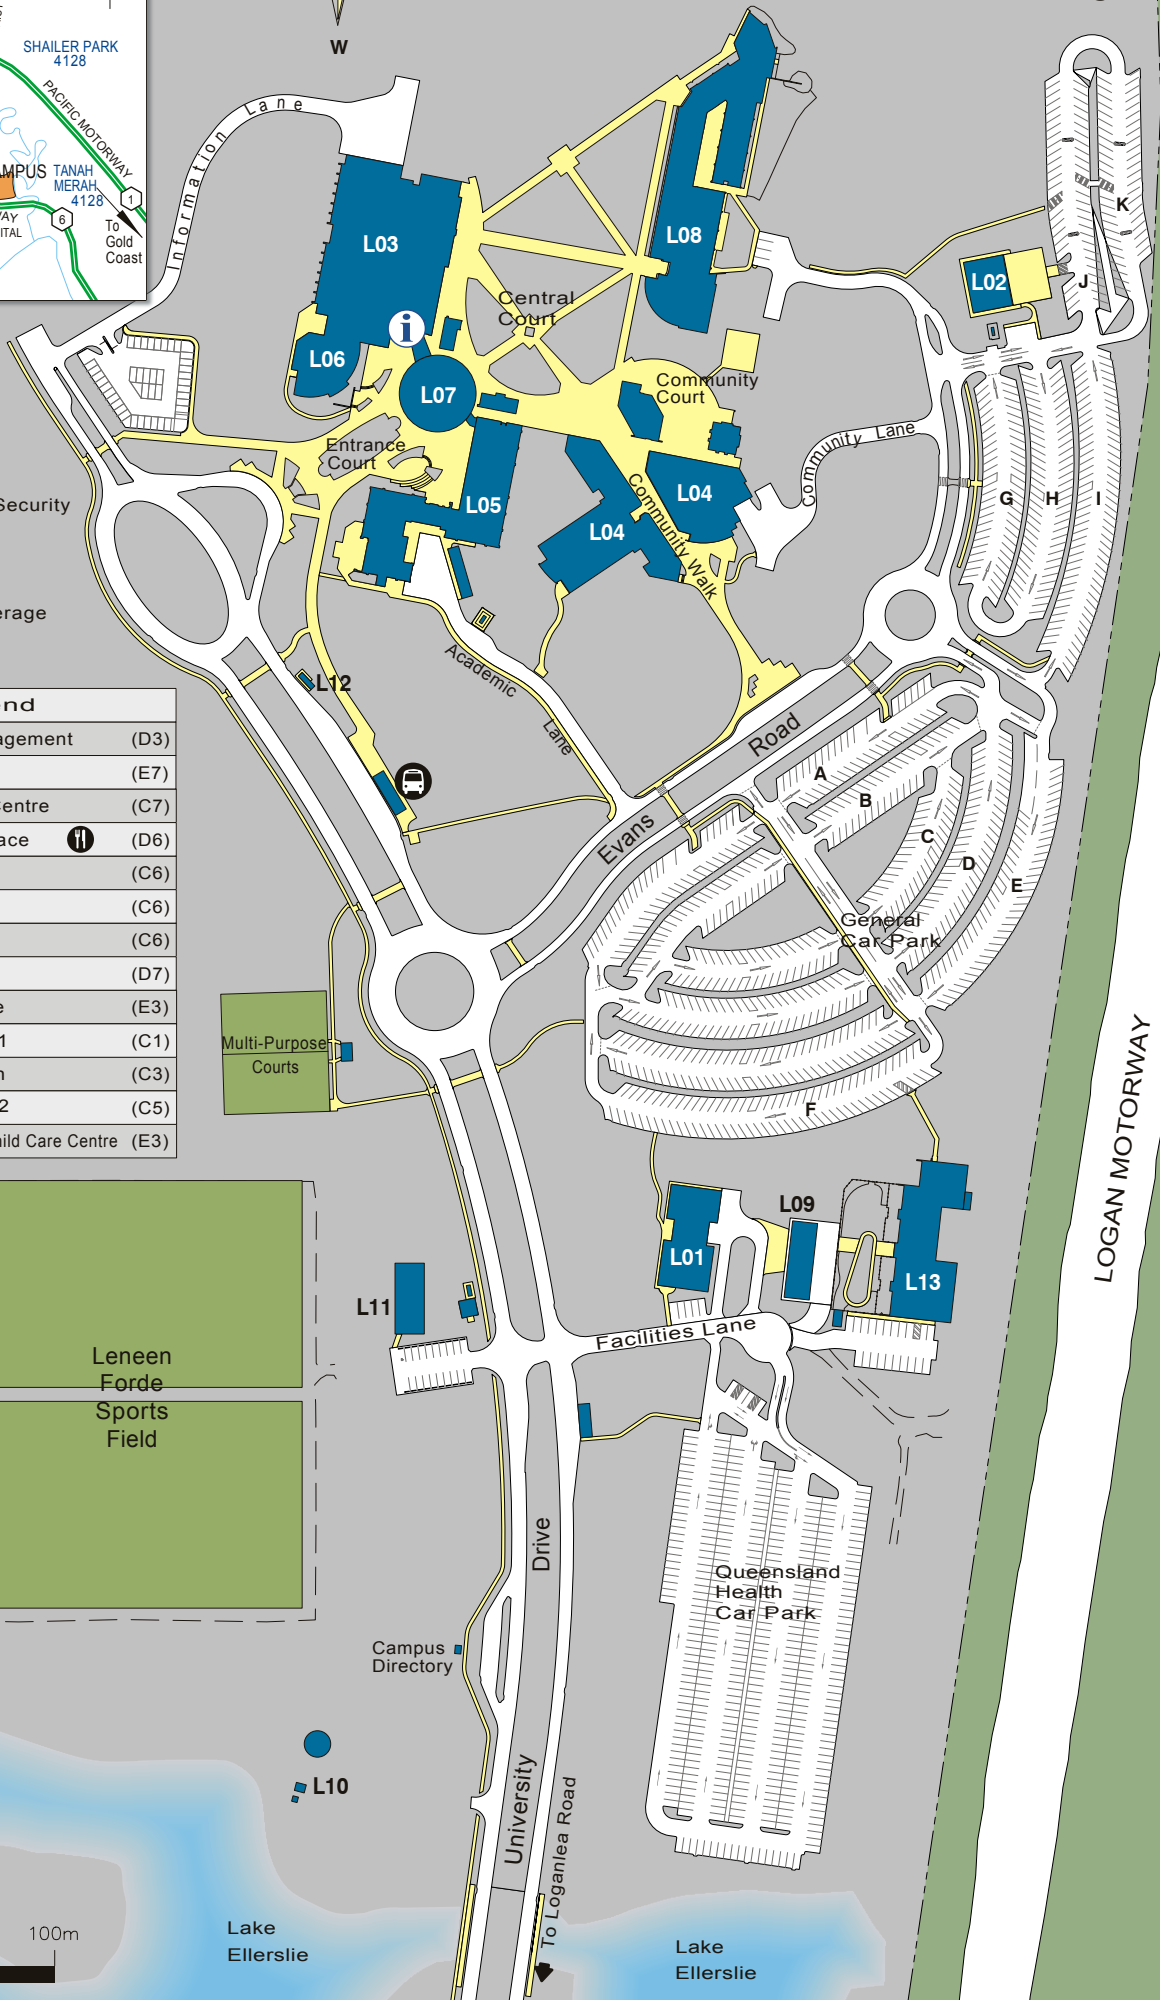

Location plan

UBD Map 242/Q17

Golf Course

- Information/Security
- Bus Stop
- Food & Beverage

Building Legend		
L01	Facilities Management	(D3)
L02	Chiller Plant	(E7)
L03	Wayne Goss Centre	(C7)
L04	Community Place	(D6)
L05	Academic 1	(C6)
L06	Auditorium	(C6)
L07	Hub Link	(C6)
L08	Academic 2	(D7)
L09	Facilities Store	(E3)
L10	Pump House 1	(C1)
L11	Sports Pavilion	(C3)
L12	Pump House 2	(C5)
L13	AEIOU Autistic Child Care Centre	(E3)

L10

Campus Directory

Lake Ellerslie

Queensland Health Car Park

Lake Ellerslie

A B C D E F

7
6
5
4
3
2
1