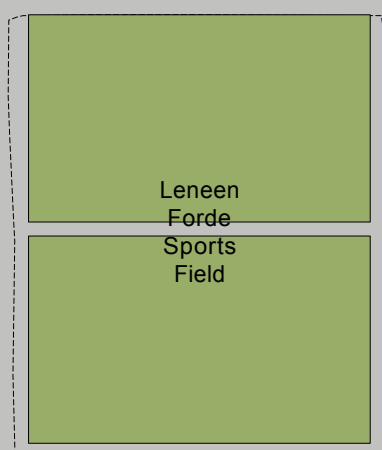

# Location plan

UBD Map 242/Q17

Golf Course

- Information/Security
- Bus Stop
- Food & Beverage
- Under Construction

Building Legend	
L01. Facilities Management	(D3)
L02. Chiller Plant	(E7)
L03. Wayne Goss Centre	(C7)
L04. Community Place	(D6)
L05. Academic 1	(C6)
L06. Auditorium	(C6)
L07. Hub Link	(C6)
L08. Academic 2	(D7)
L09. Facilities Store	(E3)
L10. Pump House 1	(C1)
L11. Sports Pavilion	(C3)
L12. Pump House 2	(C5)