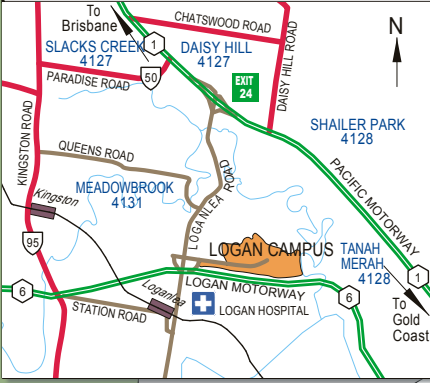

Location plan

UBD Map 242/Q17

Golf Course

- Information/Security
- Bus Stop
- Food & Beverage

Building Legend		
L01	Facilities Management	(D3)
L02	Chiller Plant	(E7)
L03	Wayne Goss Centre	(C7)
L04	Community Place	(D6)
L05	Academic 1	(C6)
L06	Auditorium	(C6)
L07	Hub Link	(C6)
L08	Academic 2	(D7)
L09	Facilities Store	(E3)
L10	Pump House 1	(C1)
L11	Sports Pavilion	(C3)
L12	Pump House 2	(C5)
L13	AEIOU Autistic Child Care Centre	(E3)

A B C D E F

7
6
5
4
3
2
1

LOGAN MOTORWAY