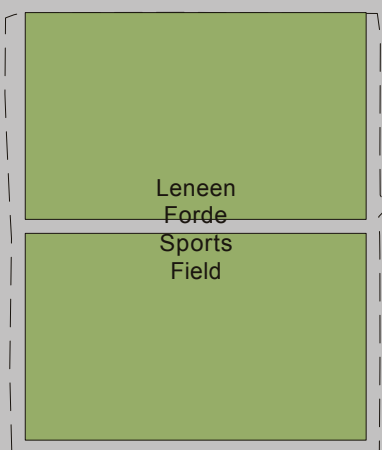

Location plan

UBD Map 242/Q17

Golf Course

- Information/Security
- Bus Stop
- Food & Beverage

Building Legend		
L01	Facilities Management	(D3)
L02	Chiller Plant	(E7)
L03	Wayne Goss Centre	(C7)
L04	Community Place	(D6)
L05	Academic 1	(C6)
L06	Auditorium	(C6)
L07	Hub Link	(C6)
L08	Academic 2	(D7)
L09	Facilities Store	(E3)
L10	Pump House 1	(C1)
L11	Sports Pavilion	(C3)
L12	Pump House 2	(C5)
L13	AEIOU Autistic Child Care Centre	(E3)

L10

Campus Directory

Lake Ellerslie

Queensland Health Car Park

Lake Ellerslie

A B C D E F

7
6
5
4
3
2
1