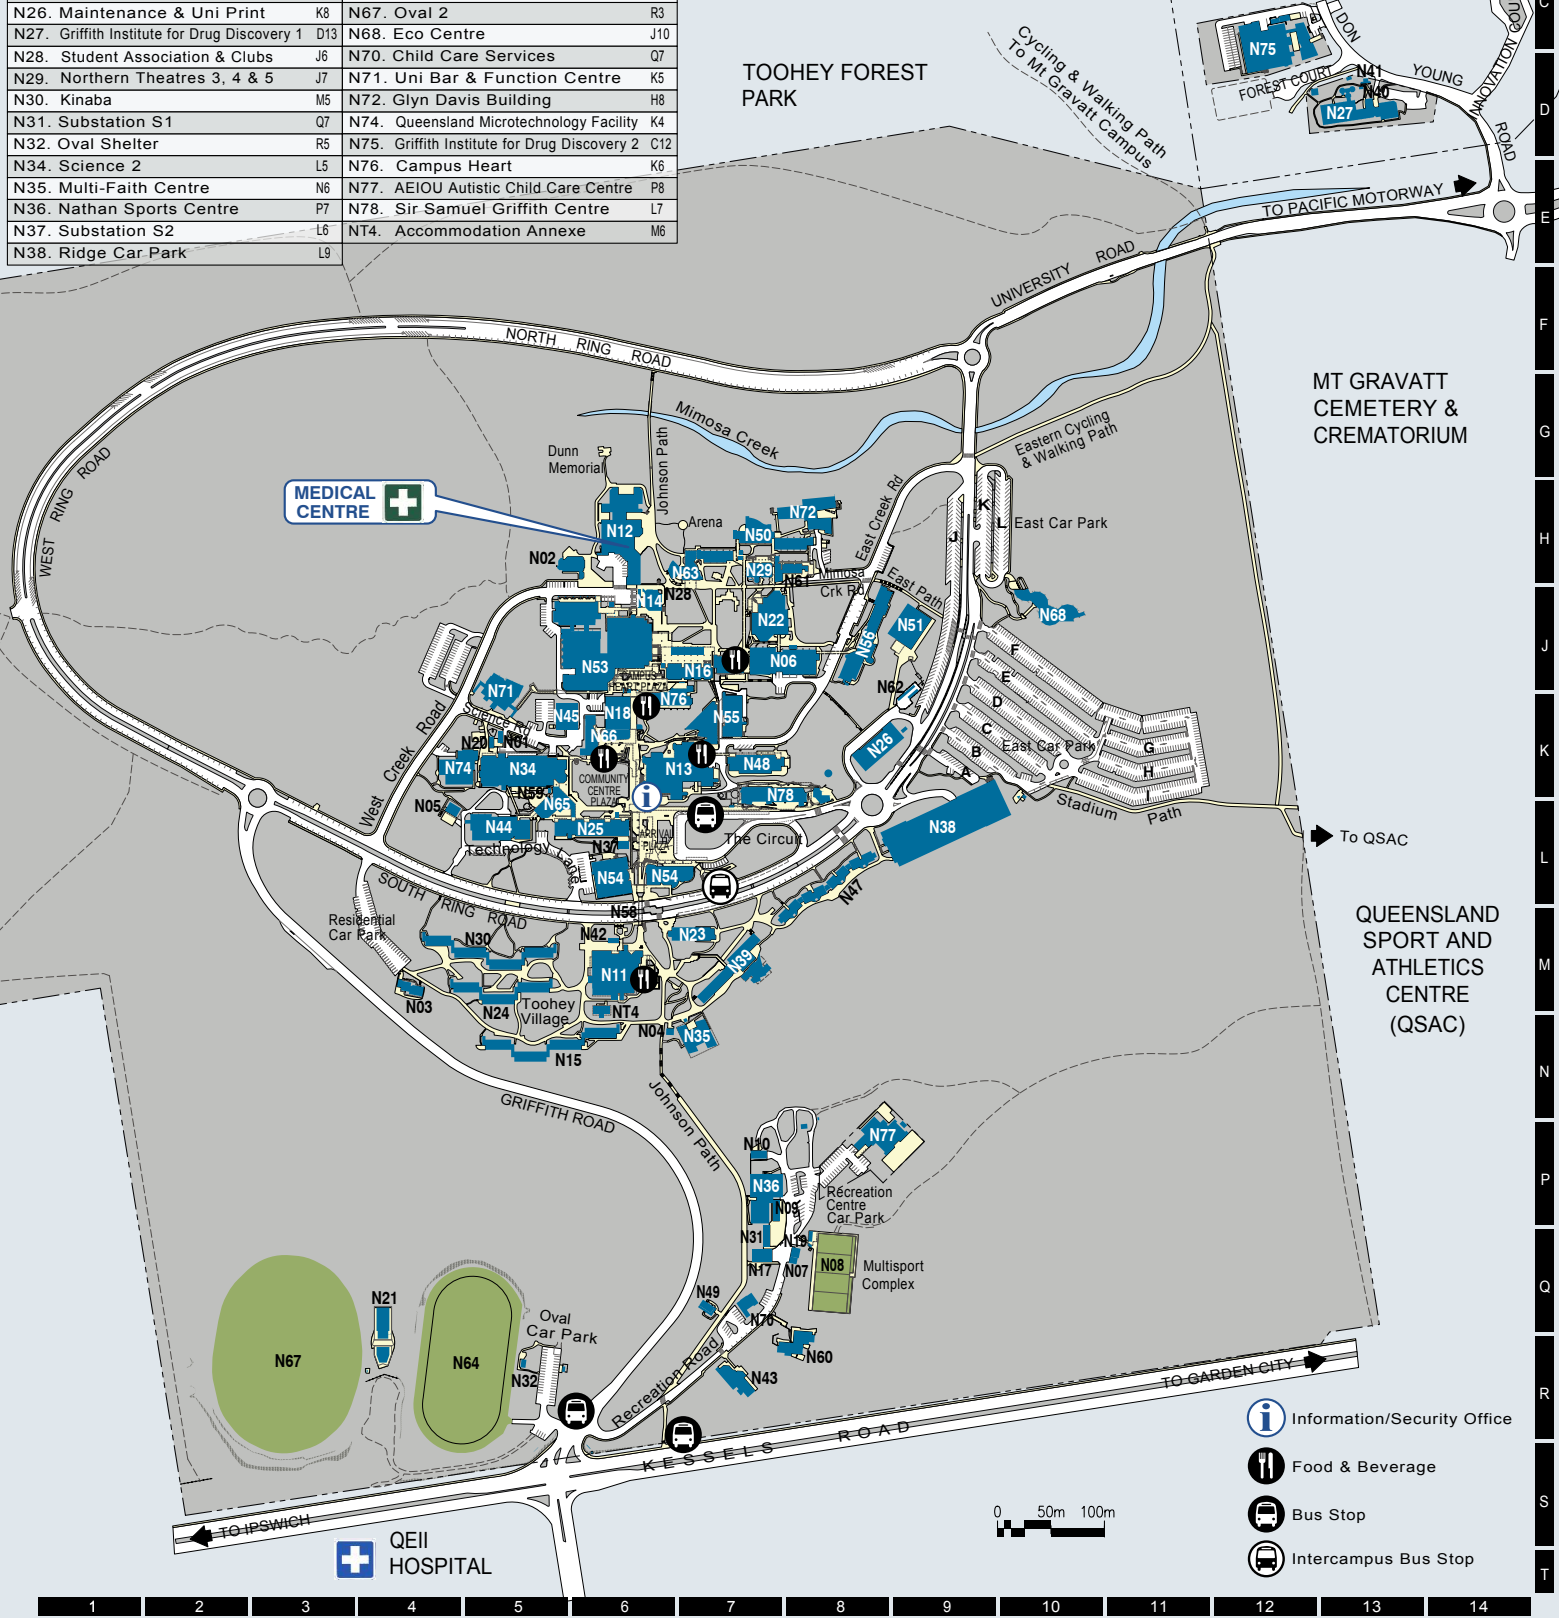

Building Legend			
N01. Dangerous Chemicals Store	K5	N39. Bellenden Ker	M7
N02. Cinema	J5	N40. Flammable Liquid Store 2	D13
N03. Head's Residence	M4	N41. Gas Storage	D13
N04. Pump House	N6	N42. Substation S9	M6
N05. Energy Materials Laboratory	L4	N43. Tallowood Centre	R7
N06. Patience Thoms	J7	N44. Technology	L5
N07. Boat Shed	Q8	N45. Central Chiller Plant	K5
N08. Multisport Complex	Q8	N47. Carnarvon	M8
N09. Nathan Landscape Store	P7	N48. Health Sciences	K7
N10. Campus Life Shed	P7	N49. School Age Care	Q7
N11. The Hub	M6	N50. Business 1	H7
N12. Sewell	H6	N51. University Store	J9
N13. Environment 2	K6	N53. Willett Centre	J6
N14. Enternet Cafe	J6	N54. Bray Centre	L6
N15. Barakula	N5	N55. Environment 1	K7
N16. Macrossan	K6	N56. Languages	J8
N17. Landscape Centre	Q7	N58. Johnson Tunnel	M6
N18. Central Theatres	K6	N59. Gardeners Shed	L5
N19. GU Bushfire Station	Q8	N60. Boronia Centre	R8
N20. Flammable Liquid Store	K5	N61. Law	H7
N21. The Pavilion	K4	N62. Compound	K9
N22. Northern Theatres 1&2	J7	N63. Business 3	J6
N23. Facilities Management	M6	N64. Oval 1	R4
N24. Girraween	N5	N65. Science Link & Common Room	L5
N25. Science 1	L5	N66. Community Centre	K6
N26. Maintenance & Uni Print	K8	N67. Oval 2	R3
N27. Griffith Institute for Drug Discovery 1	D13	N68. Eco Centre	J10
N28. Student Association & Clubs	J6	N70. Child Care Services	Q7
N29. Northern Theatres 3, 4 & 5	J7	N71. Uni Bar & Function Centre	K5
N30. Kinaba	M5	N72. Glyn Davis Building	H8
N31. Substation S1	Q7	N74. Queensland Microtechnology Facility	K4
N32. Oval Shelter	R5	N75. Griffith Institute for Drug Discovery 2	C12
N34. Science 2	L5	N76. Campus Heart	K6
N35. Multi-Faith Centre	N6	N77. AEIOU Autistic Child Care Centre	P8
N36. Nathan Sports Centre	P7	N78. Sir Samuel Griffith Centre	L7
N37. Substation S2	L6	NT4. Accommodation Annexe	M6
N38. Ridge Car Park	L9		

- Information/Security Office
- Food & Beverage
- Bus Stop
- Intercampus Bus Stop

**QEI HOSPITAL**