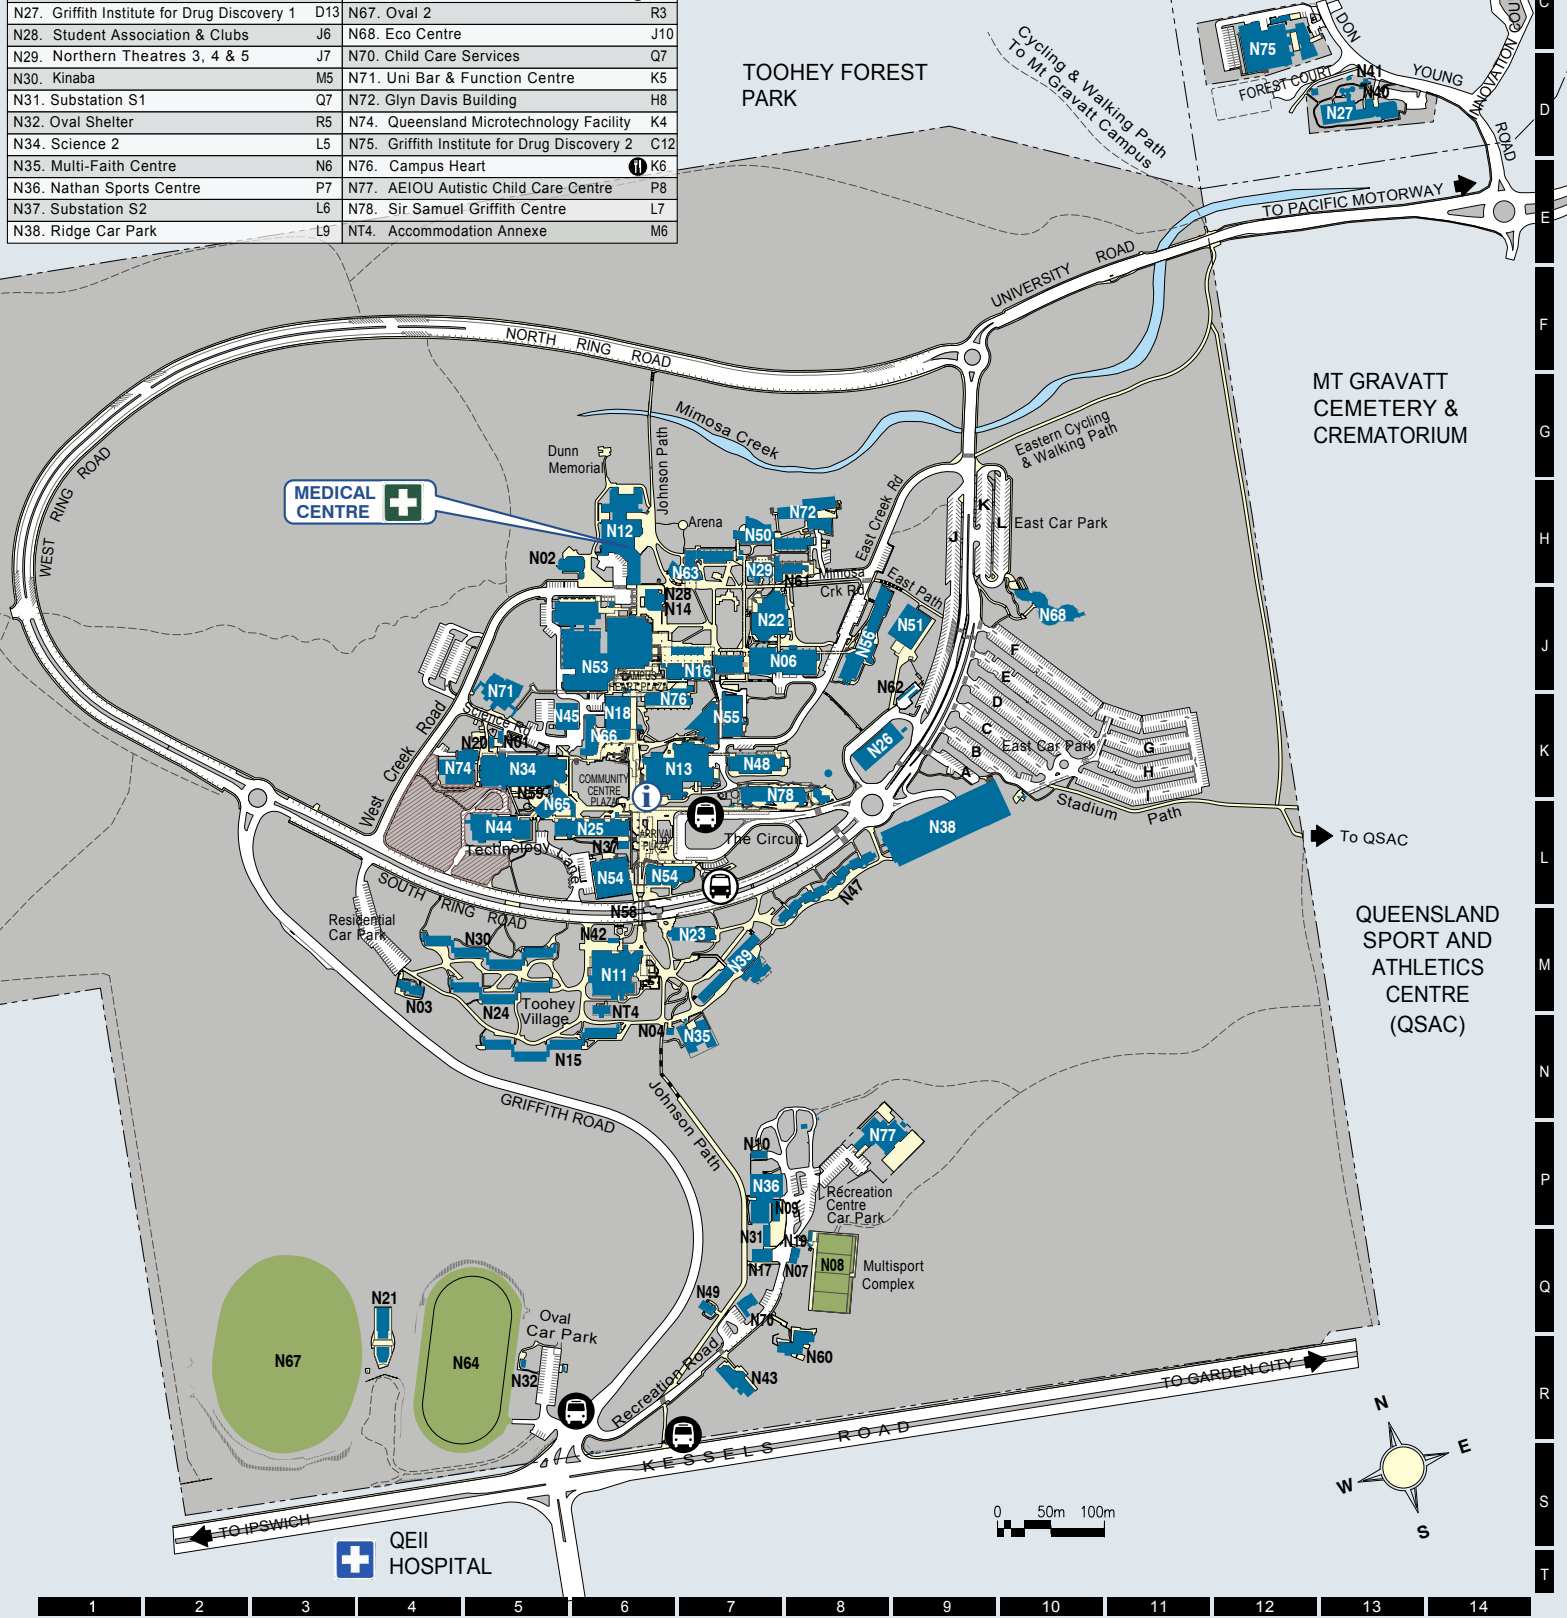

Building Legend			
N01. Dangerous Chemicals Store	K5	N39. Bellenden Ker	M7
N02. Cinema	J5	N40. Flammable Liquid Store 2	D13
N03. The Meeting Pl@ce	M4	N41. Gas Storage	D13
N04. Pump House	N6	N42. Substation S9	M6
N06. Patience Thoms	J7	N43. Tallowwood Centre	R7
N07. Boat Shed	Q8	N44. Technology	L5
N08. Multisport Complex	Q8	N45. Central Chiller Plant	K5
N09. Nathan Landscape Store	P7	N47. Carnarvon	M8
N10. Campus Life Shed	P7	N48. Health Sciences	K7
N11. The Hub	Ⓜ M6	N49. School Age Care	Q7
N12. Sewell	H6	N50. Business 1	H7
N13. Environment 2	Ⓜ K6	N51. University Store	J9
N14. Enternet Cafe	Ⓜ J6	N53. Willett Centre	J6
N15. Barakula	N5	N54. Bray Centre	L6
N16. Macrossan	K6	N55. Environment 1	K7
N17. Landscape Centre	Q7	N56. Languages	J8
N18. Central Theatres	K6	N58. Johnson Tunnel	M6
N19. GU Bushfire Station	Q8	N59. Gardeners Shed	L5
N20. Flammable Liquid Store	K5	N60. Boronia Centre	R8
N21. The Pavilion	K4	N61. Law	H7
N22. Northern Theatres 1&2	J7	N62. Compound	K9
N23. Facilities Management	M6	N63. Business 3	J6
N24. Girraween	N5	N64. Oval 1	R4
N25. Science 1	L5	N65. Science Link & Common Room	L5
N26. Maintenance & Uni Print	K8	N66. Community Centre	Ⓜ K6
N27. Griffith Institute for Drug Discovery 1	D13	N67. Oval 2	R3
N28. Student Association & Clubs	J6	N68. Eco Centre	J10
N29. Northern Theatres 3, 4 & 5	J7	N70. Child Care Services	Q7
N30. Kinaba	M5	N71. Uni Bar & Function Centre	K5
N31. Substation S1	Q7	N72. Glyn Davis Building	H8
N32. Oval Shelter	R5	N74. Queensland Microtechnology Facility	K4
N34. Science 2	L5	N75. Griffith Institute for Drug Discovery 2	C12
N35. Multi-Faith Centre	N6	N76. Campus Heart	Ⓜ J6
N36. Nathan Sports Centre	P7	N77. AEIOU Autistic Child Care Centre	P8
N37. Substation S2	L6	N78. Sir Samuel Griffith Centre	L7
N38. Ridge Car Park	L9	NT4. Accommodation Annexe	M6

- Information/Security Office
- Food & Beverage
- Bus Stop
- Intercampus Bus Stop
- Under Construction

A
B
C
D
E
F
G
H
J
K
L
M
N
P
Q
R
S
T