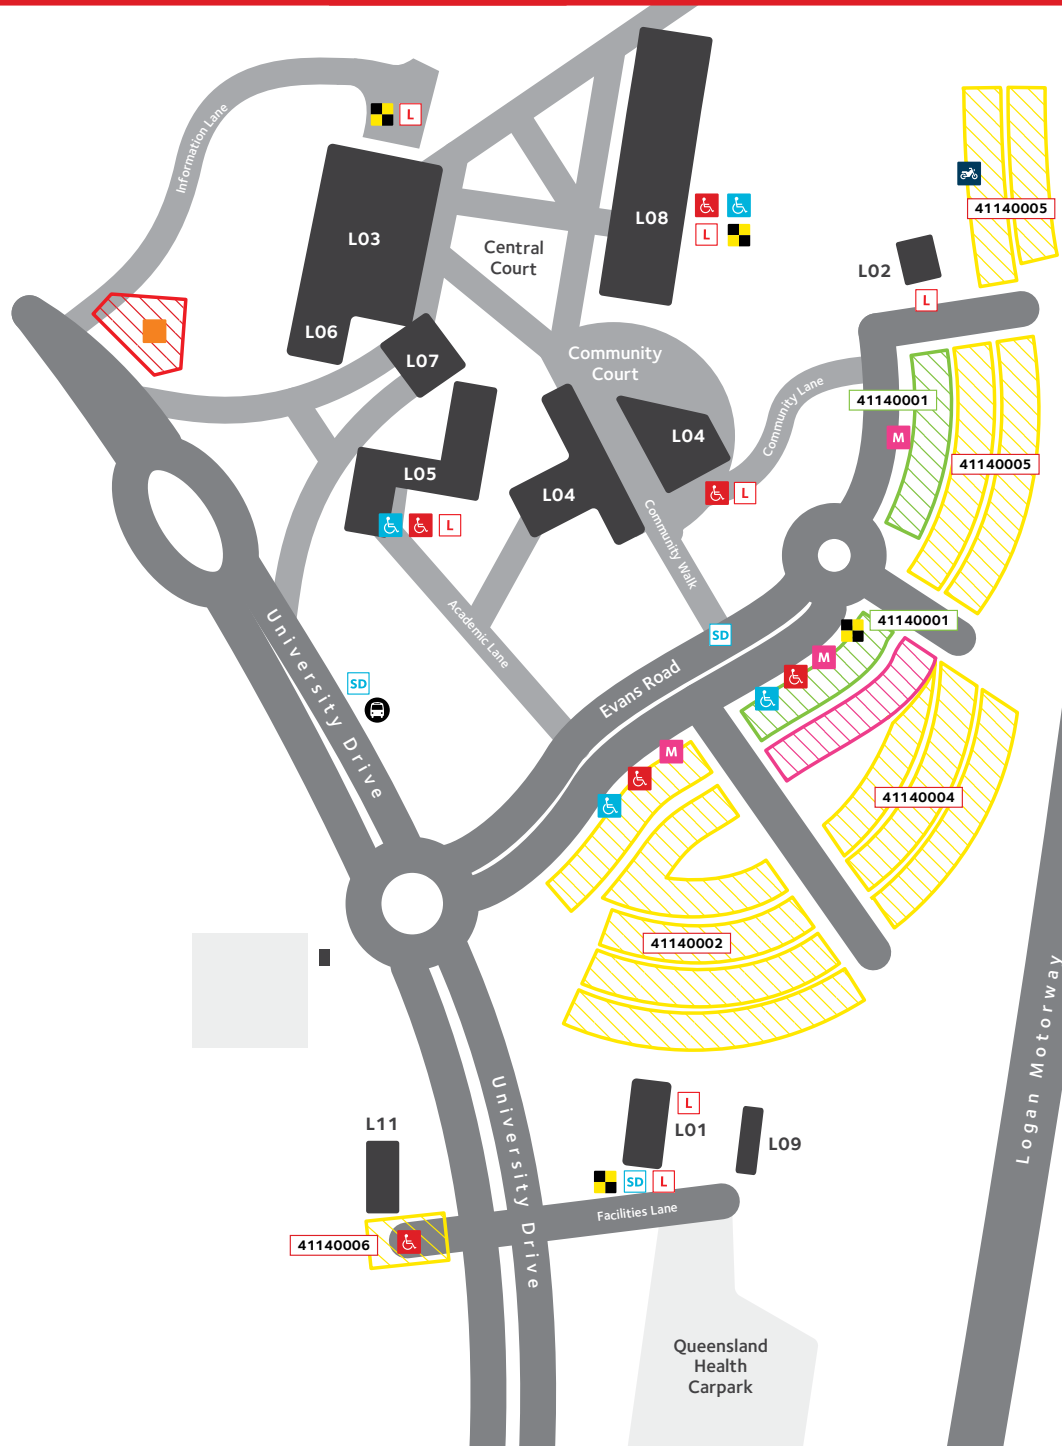

# LOGAN CAMPUS

## LEGEND

### Parking

- General parking\* (general permit and all day casual)
- Limited access (permit only)
- Casual short stay parking\* (2 hour max)
- Parking Pay-by-Plate machine
- PayStay app zone number
- PayStay app (2P) zone number

### Other Parking

- Passenger set down
- Loading zone
- Special permit
- University vehicles
- Disabled parking (red)
- Disabled parking (blue)
- Motorcycle parking
- Pre-approved visitor parking