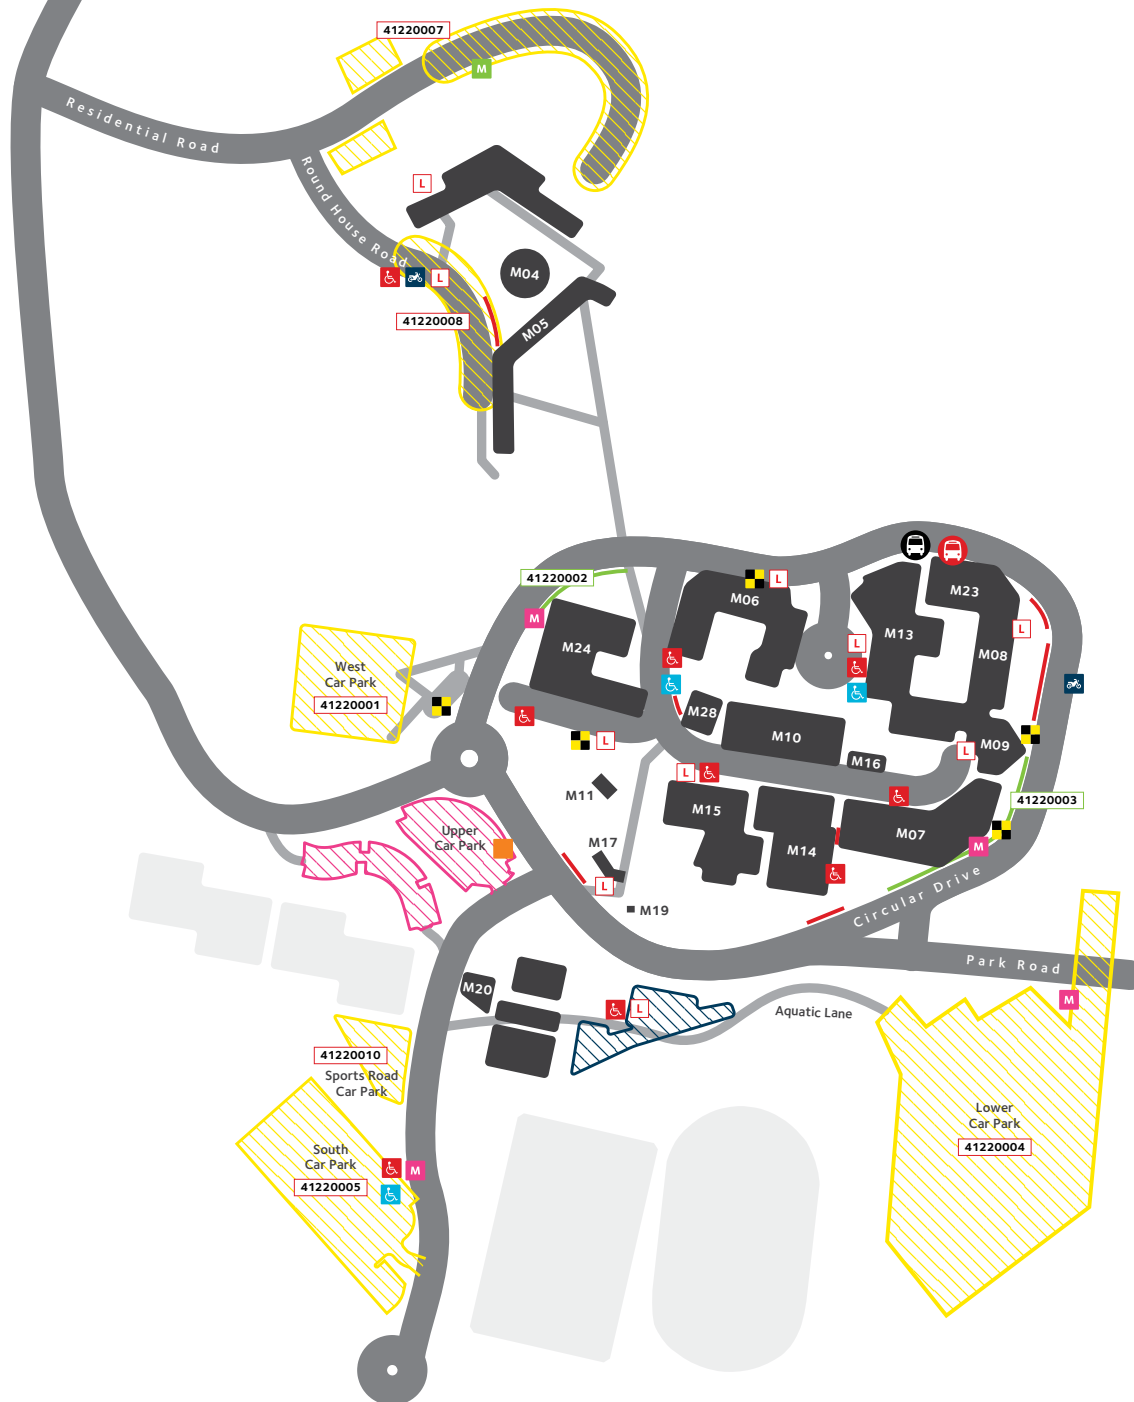

MT GRAVATT CAMPUS

LEGEND

Parking

- General parking* (general permit and all day casual)
- Limited access (permit only)
- Casual short stay parking* (2 hour max)
- Mt Gravatt Aquatic and Fitness Centre only
- Parking Pay-by-Plate machine
- PayStay app zone number
- PayStay app (2P) zone number

Other Parking

- Passenger set down
- Loading zone
- Special permit
- University vehicles
- Disabled parking (red)
- Disabled parking (blue)
- Pre-approved visitor parking
- Motorcycle parking

Public Transport