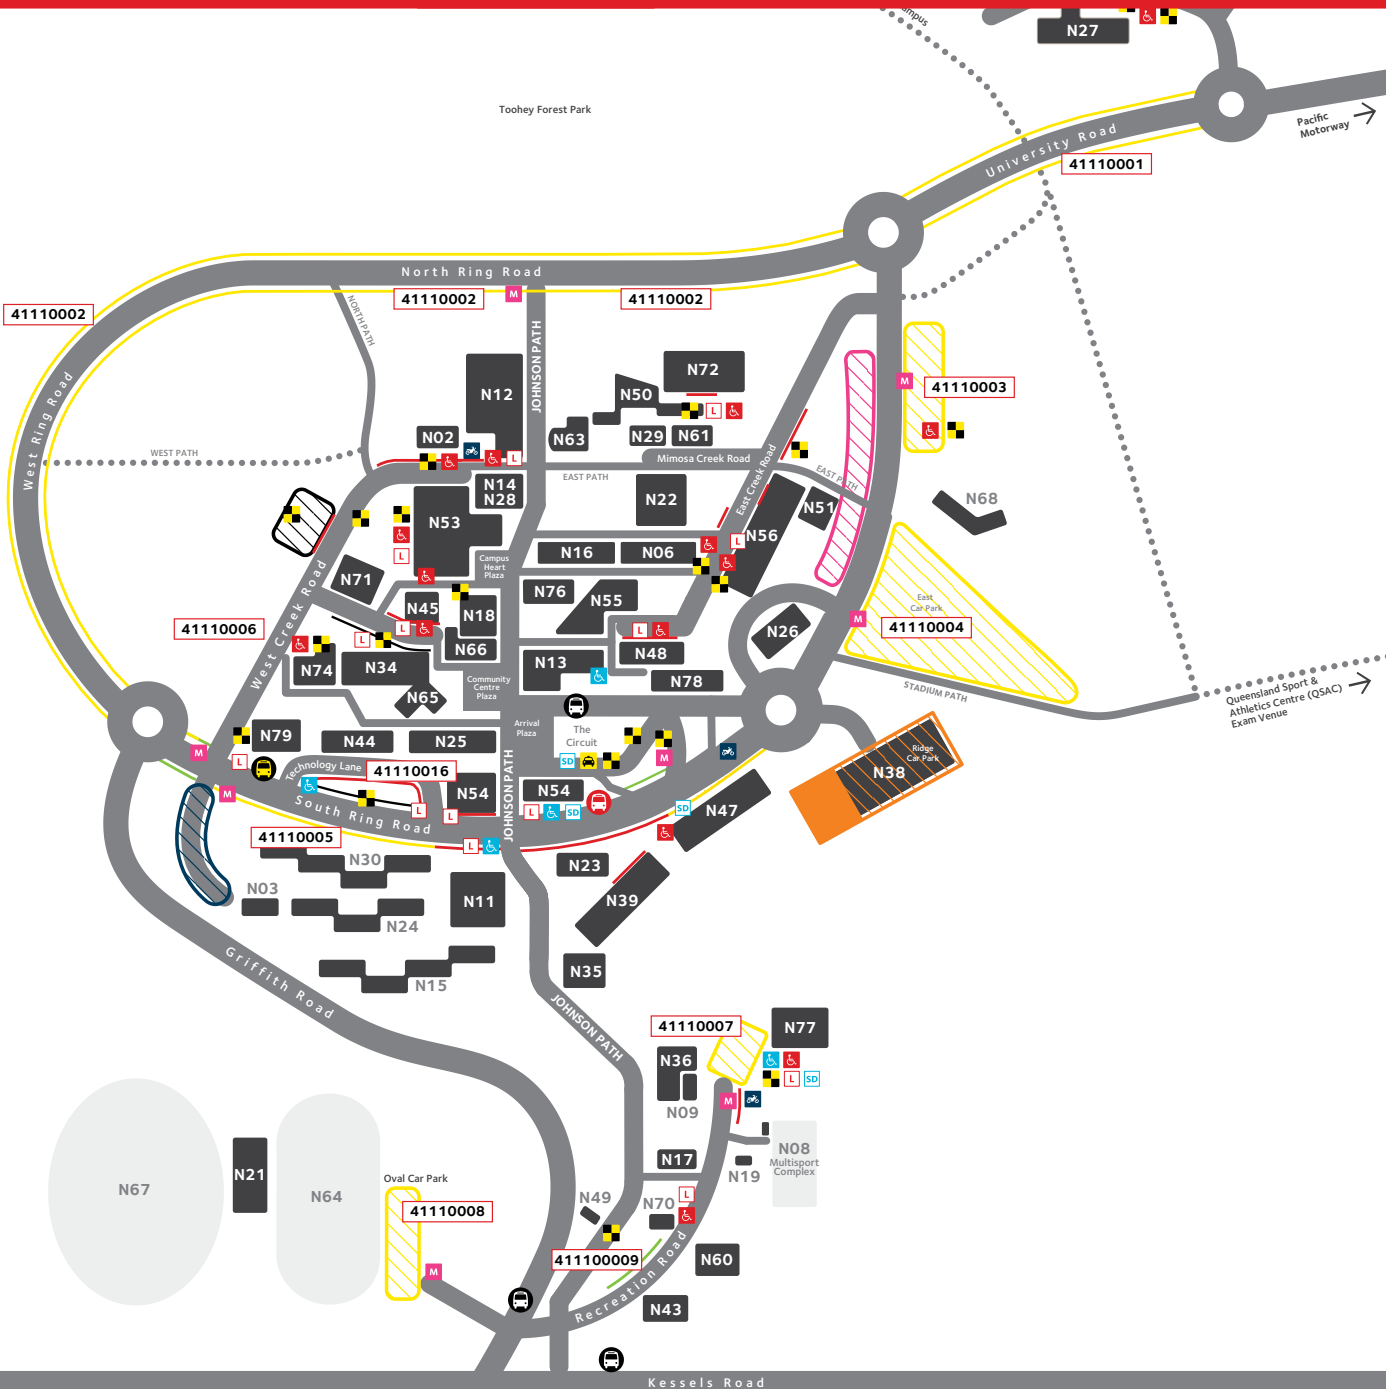

NATHAN CAMPUS

LEGEND

Parking

- General parking* (general permit and all day casual)
- N38 Multistorey carpark (permit only)
- Limited access (permit only)
- Casual short stay parking* (2 hour max)
- Parking Pay-by-Plate machine
- PayStay app zone number

Other Parking

- Passenger set down
- Loading zone
- Special permit
- Tenant permits only
- Residential parking only
- University vehicles
- Disabled parking (red)
- Disabled parking (blue)
- Pre-approved visitor parking
- Motorcycle parking

Public Transport

- Bus stop
- Intercampus bus stop
- Bus drop off
- Taxi rank

*If parking casually, pay via PayStay app or at a parking machine.

For more information
griffith.edu.au/parking
 07 3735 5500