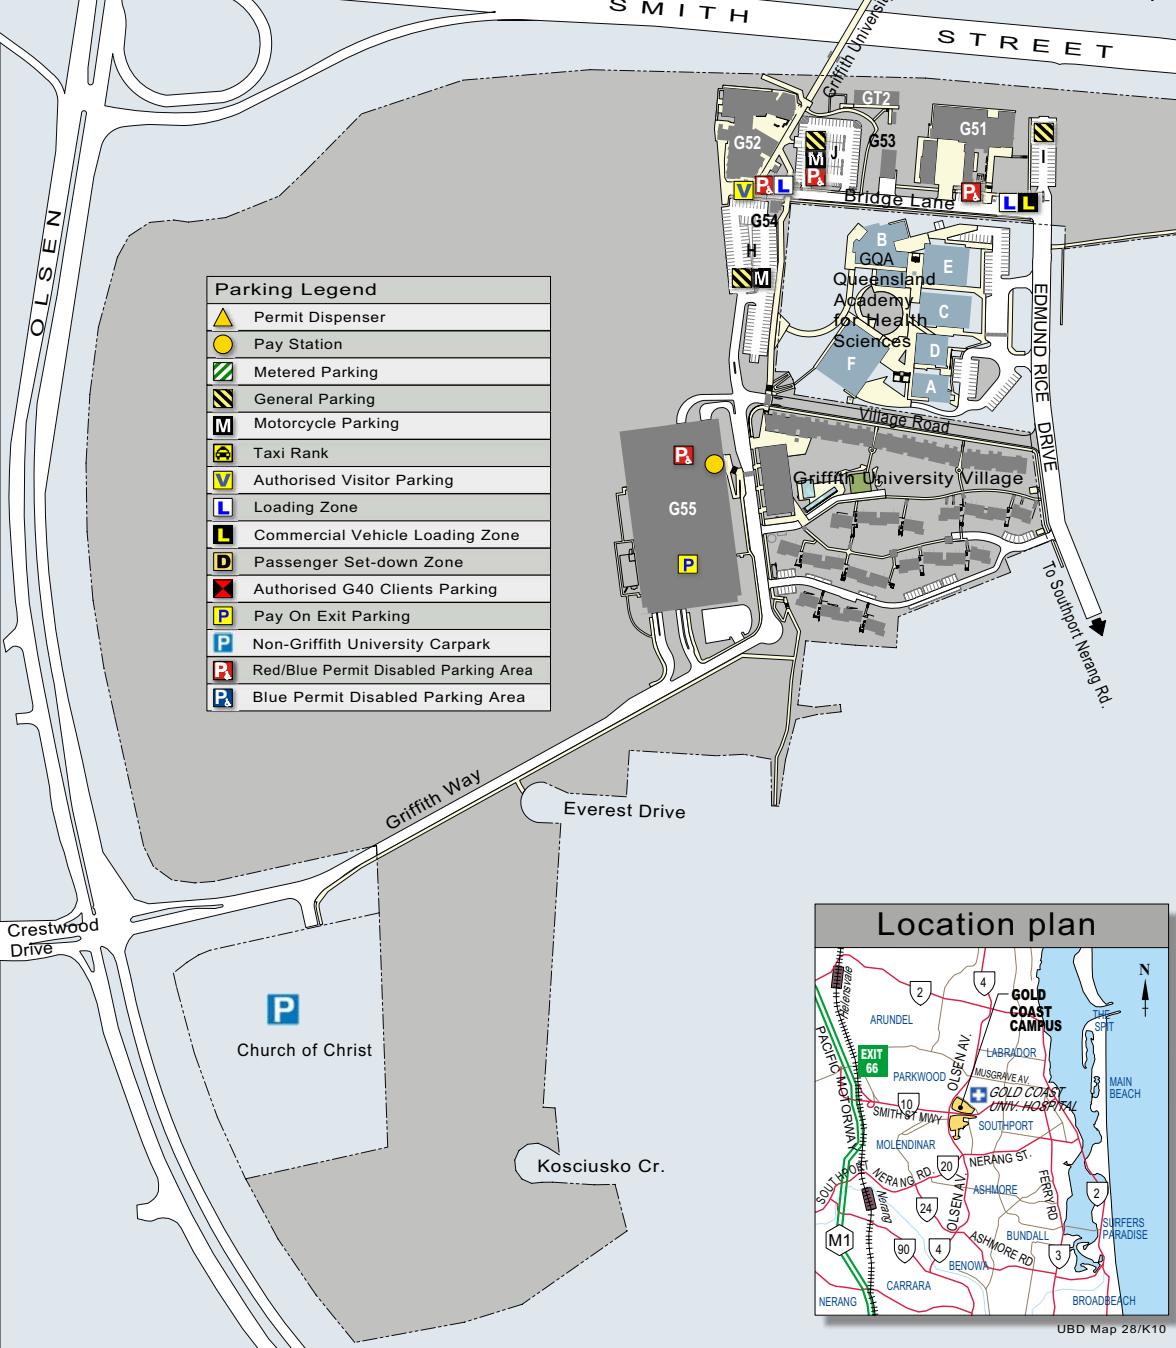

Gold Coast University Hospital

Gold Coast campus

Visitors parking map

current @ January 2016

- Bus Stop
- Light Rail Stop
- ATM
- Under Construction

SECURITY OFFICE

Building Legend

G01. Academic 1	(C4)
G02. Clinical Sciences 1	(D2)
G03. Lecture Theatres 1 & 2	(C4)
G04. Services	(D6)
G05. Health Sciences	(C4)
G06. Academic 2	(C5)
G07. The Link	(B4)
G08. Flammable Liquid Store	(D5)
G09. Engineering	(D6)
G10. Library (Graham Jones Centre)	(C3)
G11. Learning Commons	(C3)
G12. Science 2	(D4)
G13. Multistorey Car Park 1	(D7)
G14. Visual Arts	(D5)
G16. Clinical Sciences 2	(D3)
G17. Lecture Theatres 3 & 4	(B5)
G19. Facilities Management	(E6)
G20. Chiller House 1	(C4)
G21. Chiller House 2	(D6)
G22. Chiller House 3	(B5)
G23. Multimedia	(C6)
G24. Science 1	(D4)
G25. Glycomics 2	(D4)
G26. Glycomics 1	(D3)
G27. Business 2	(C5)
G28. Kiosk	(B4)
G29. Chiller House 4	(D3)
G30. Arts and Education 1	(D5)
G31. Arts and Education 2	(D5)
G32. The Pavilion	(B3)
G33. Student Centre	(B3)
G34. Leneen Forde Chancellery	(A3)
G36. Law	(C6)
G37. Chiller House 5	(B3)
G38. Chiller House 6	(B4)
G39. Science, Engineering & Architecture	(C6)
G40. Griffith Health Centre	(A2)
G42. Griffith Business School	(C6)
G43. Grandstand	(B3)
G44. Athletics Track	(B2)
G45. Aquatic Centre	(C2)
G51. Smart Water Research Centre	(F6)
G52. International Building	(F4)
G53. Chiller House 7	(F5)
G54. End of Trip Facility	(F4)
G55. Multistorey Car Park 2	(J4)
GT2. Coastal Management	(F5)
GQA. Queensland Academy for Health Sciences	(G5)

Parking Legend

- Permit Dispenser
- Pay Station
- Metered Parking
- General Parking
- Motorcycle Parking
- Taxi Rank
- Authorised Visitor Parking
- Loading Zone
- Commercial Vehicle Loading Zone
- Passenger Set-down Zone
- Authorised G40 Clients Parking
- Pay On Exit Parking
- Non-Griffith University Carpark
- Red/Blue Permit Disabled Parking Area
- Blue Permit Disabled Parking Area

UBD Map 28/K10